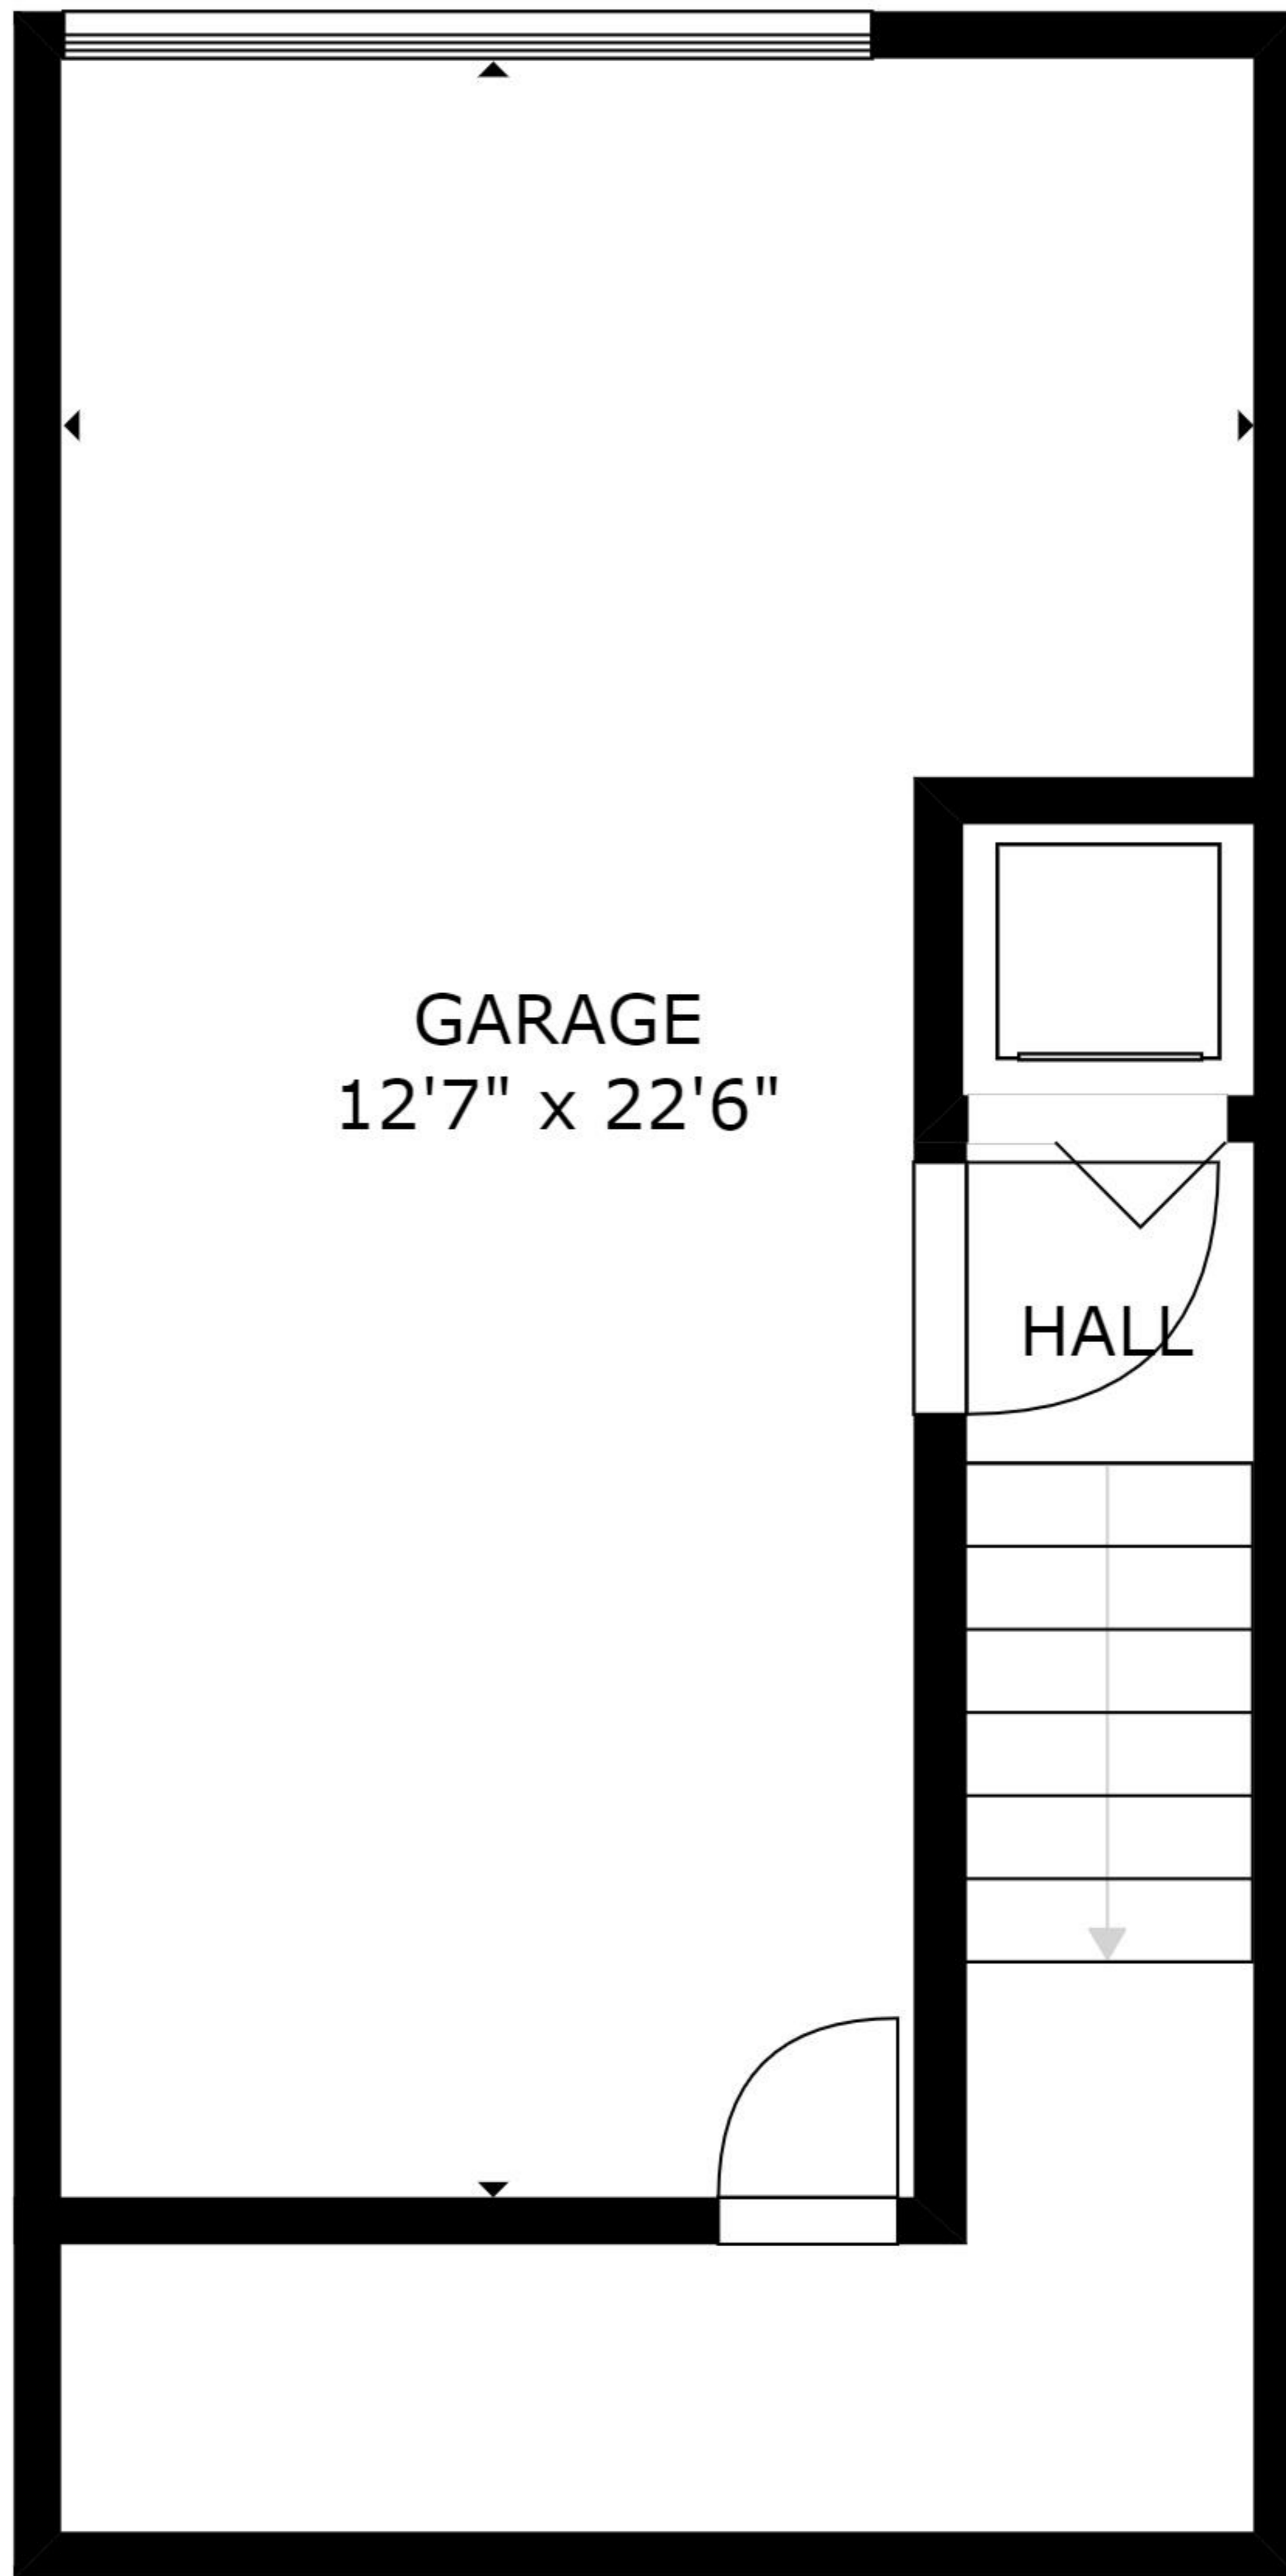

GROSS INTERNAL AREA
 FLOOR 1: 98 sq. ft, FLOOR 2: 755 sq. ft
 EXCLUDED AREAS: , GARAGE: 230 sq. ft
 BALCONY: 46 sq. ft
 TOTAL: 853 sq. ft

SIZES AND DIMENSIONS ARE APPROXIMATE, ACTUAL MAY VARY.

GROSS INTERNAL AREA
FLOOR 1: 98 sq. ft, FLOOR 2: 755 sq. ft
EXCLUDED AREAS: , GARAGE: 230 sq. ft
BALCONY: 46 sq. ft
TOTAL: 853 sq. ft

SIZES AND DIMENSIONS ARE APPROXIMATE, ACTUAL MAY VARY.