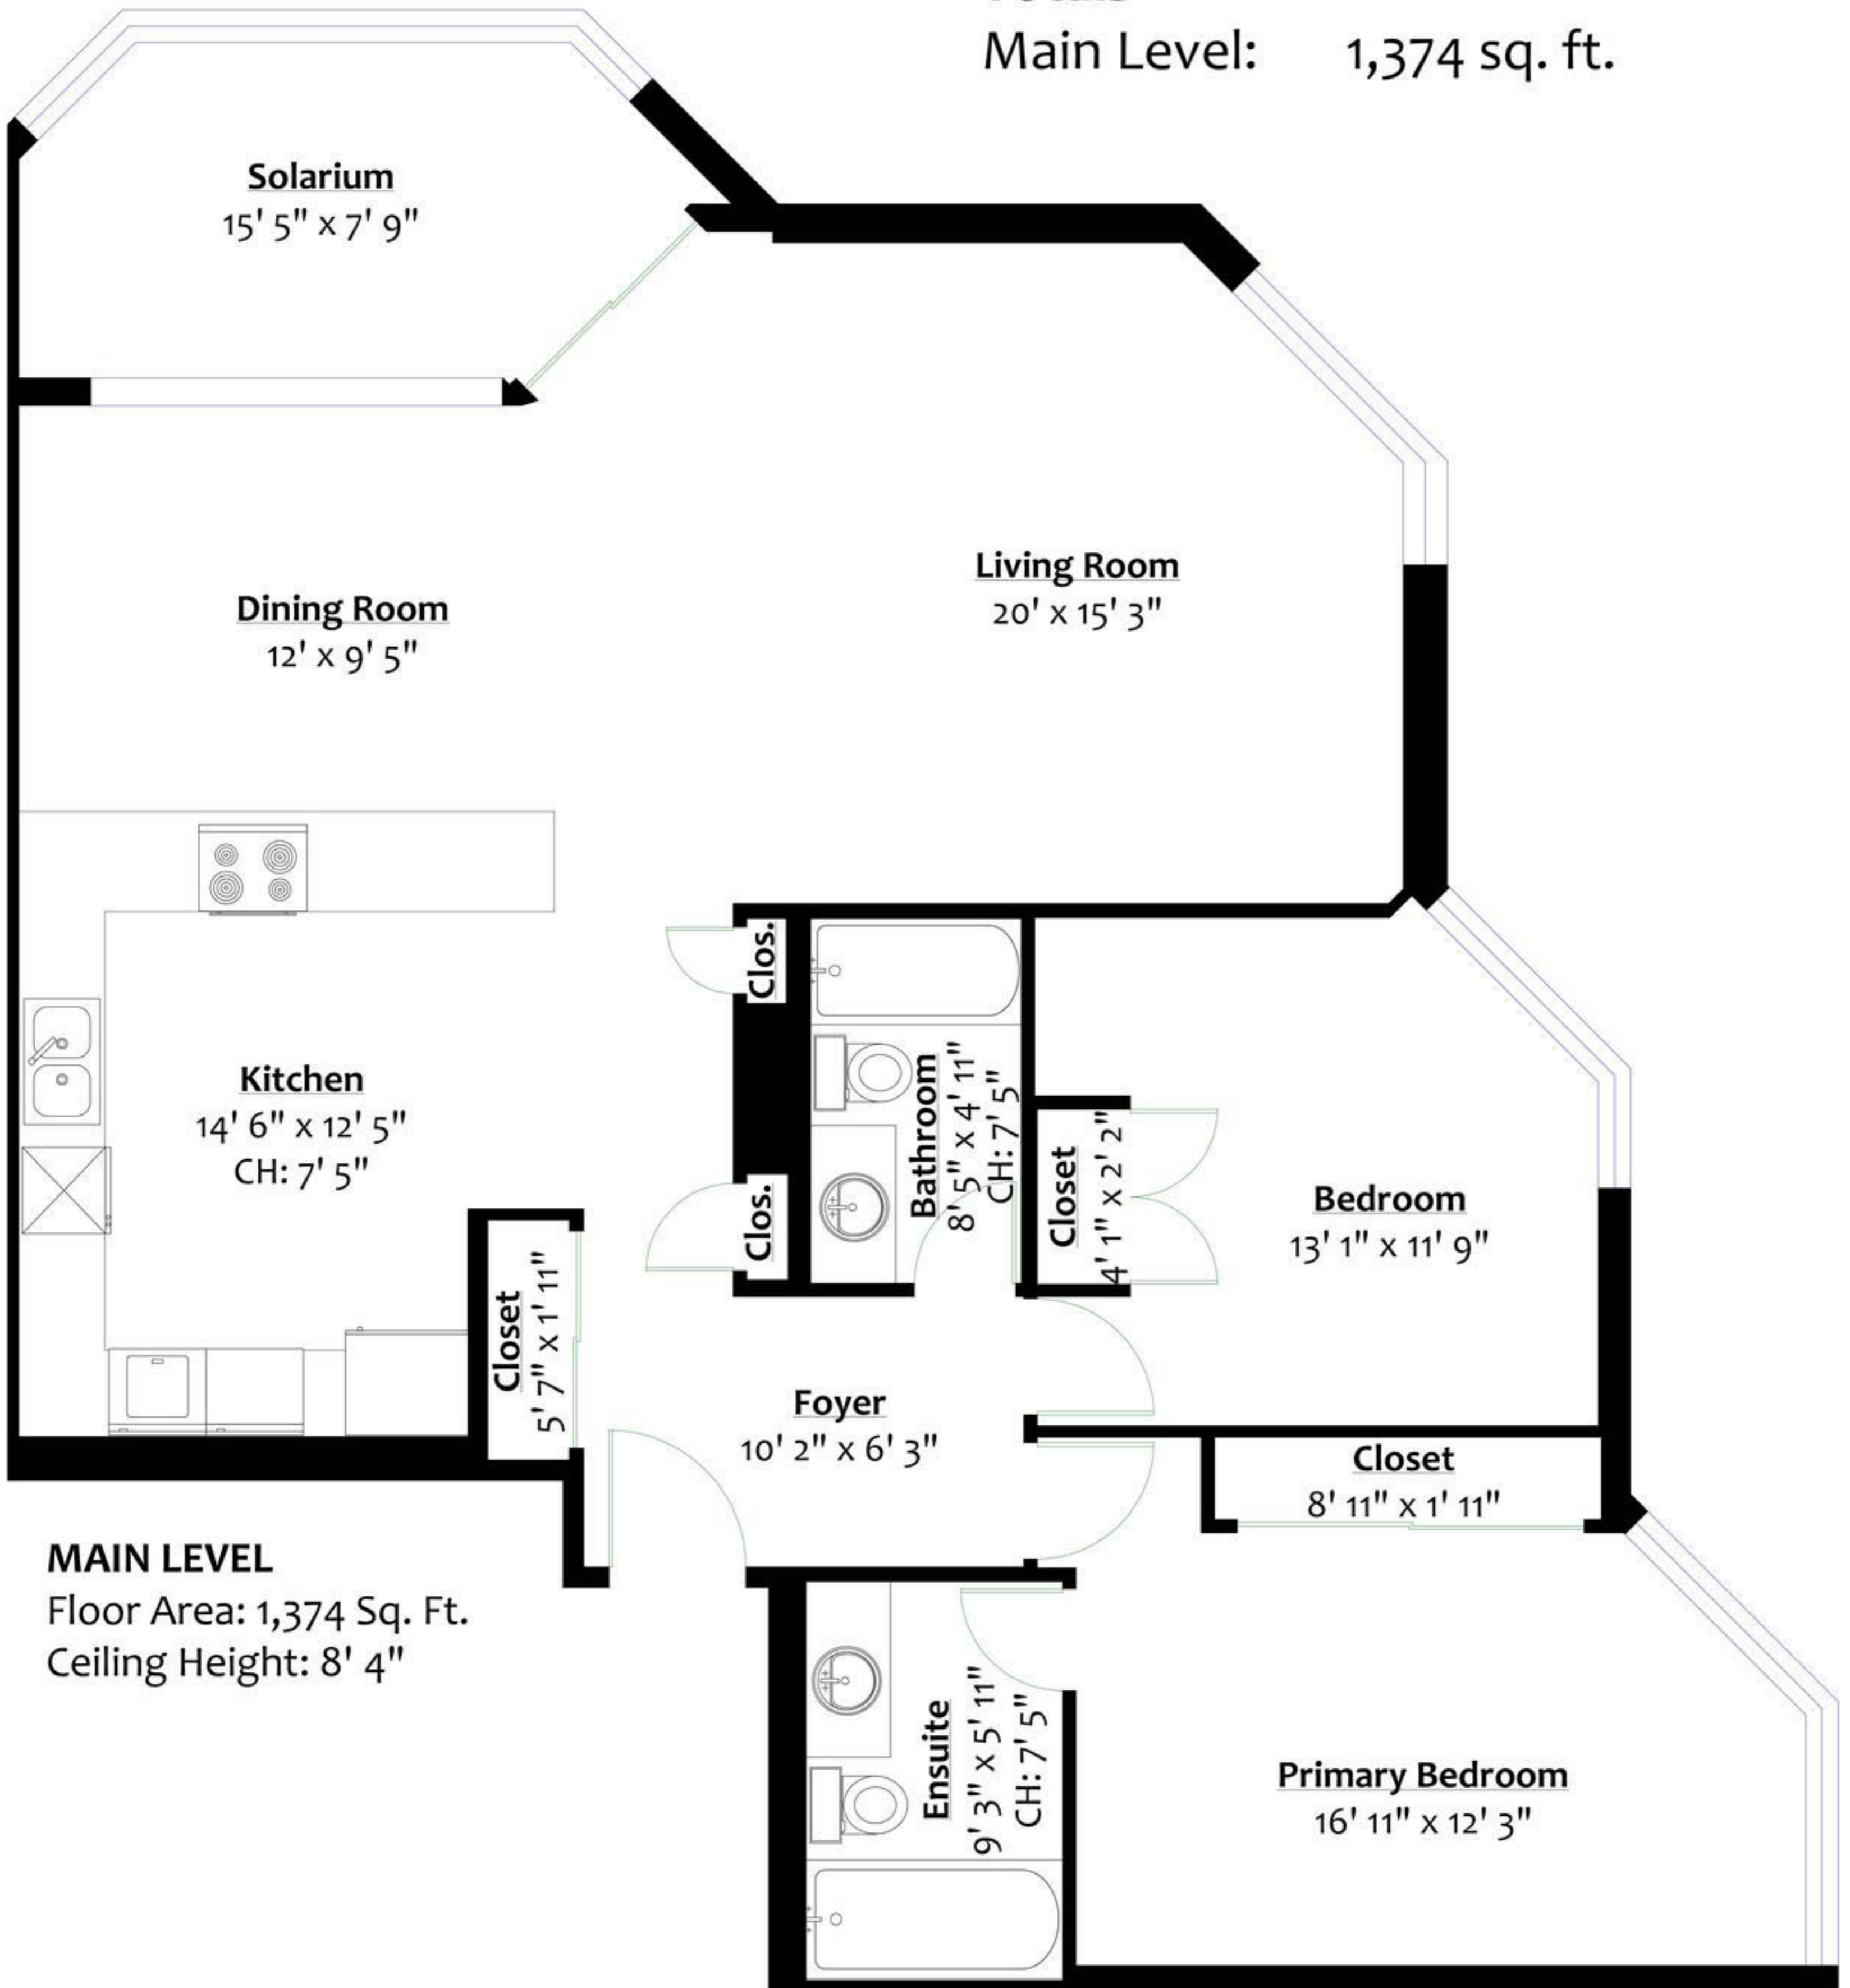

#604 – 738 Broughton Street, Vancouver, B.C.

Totals**

Main Level: 1,374 sq. ft.

MAIN LEVEL

Floor Area: 1,374 Sq. Ft.

Ceiling Height: 8' 4"