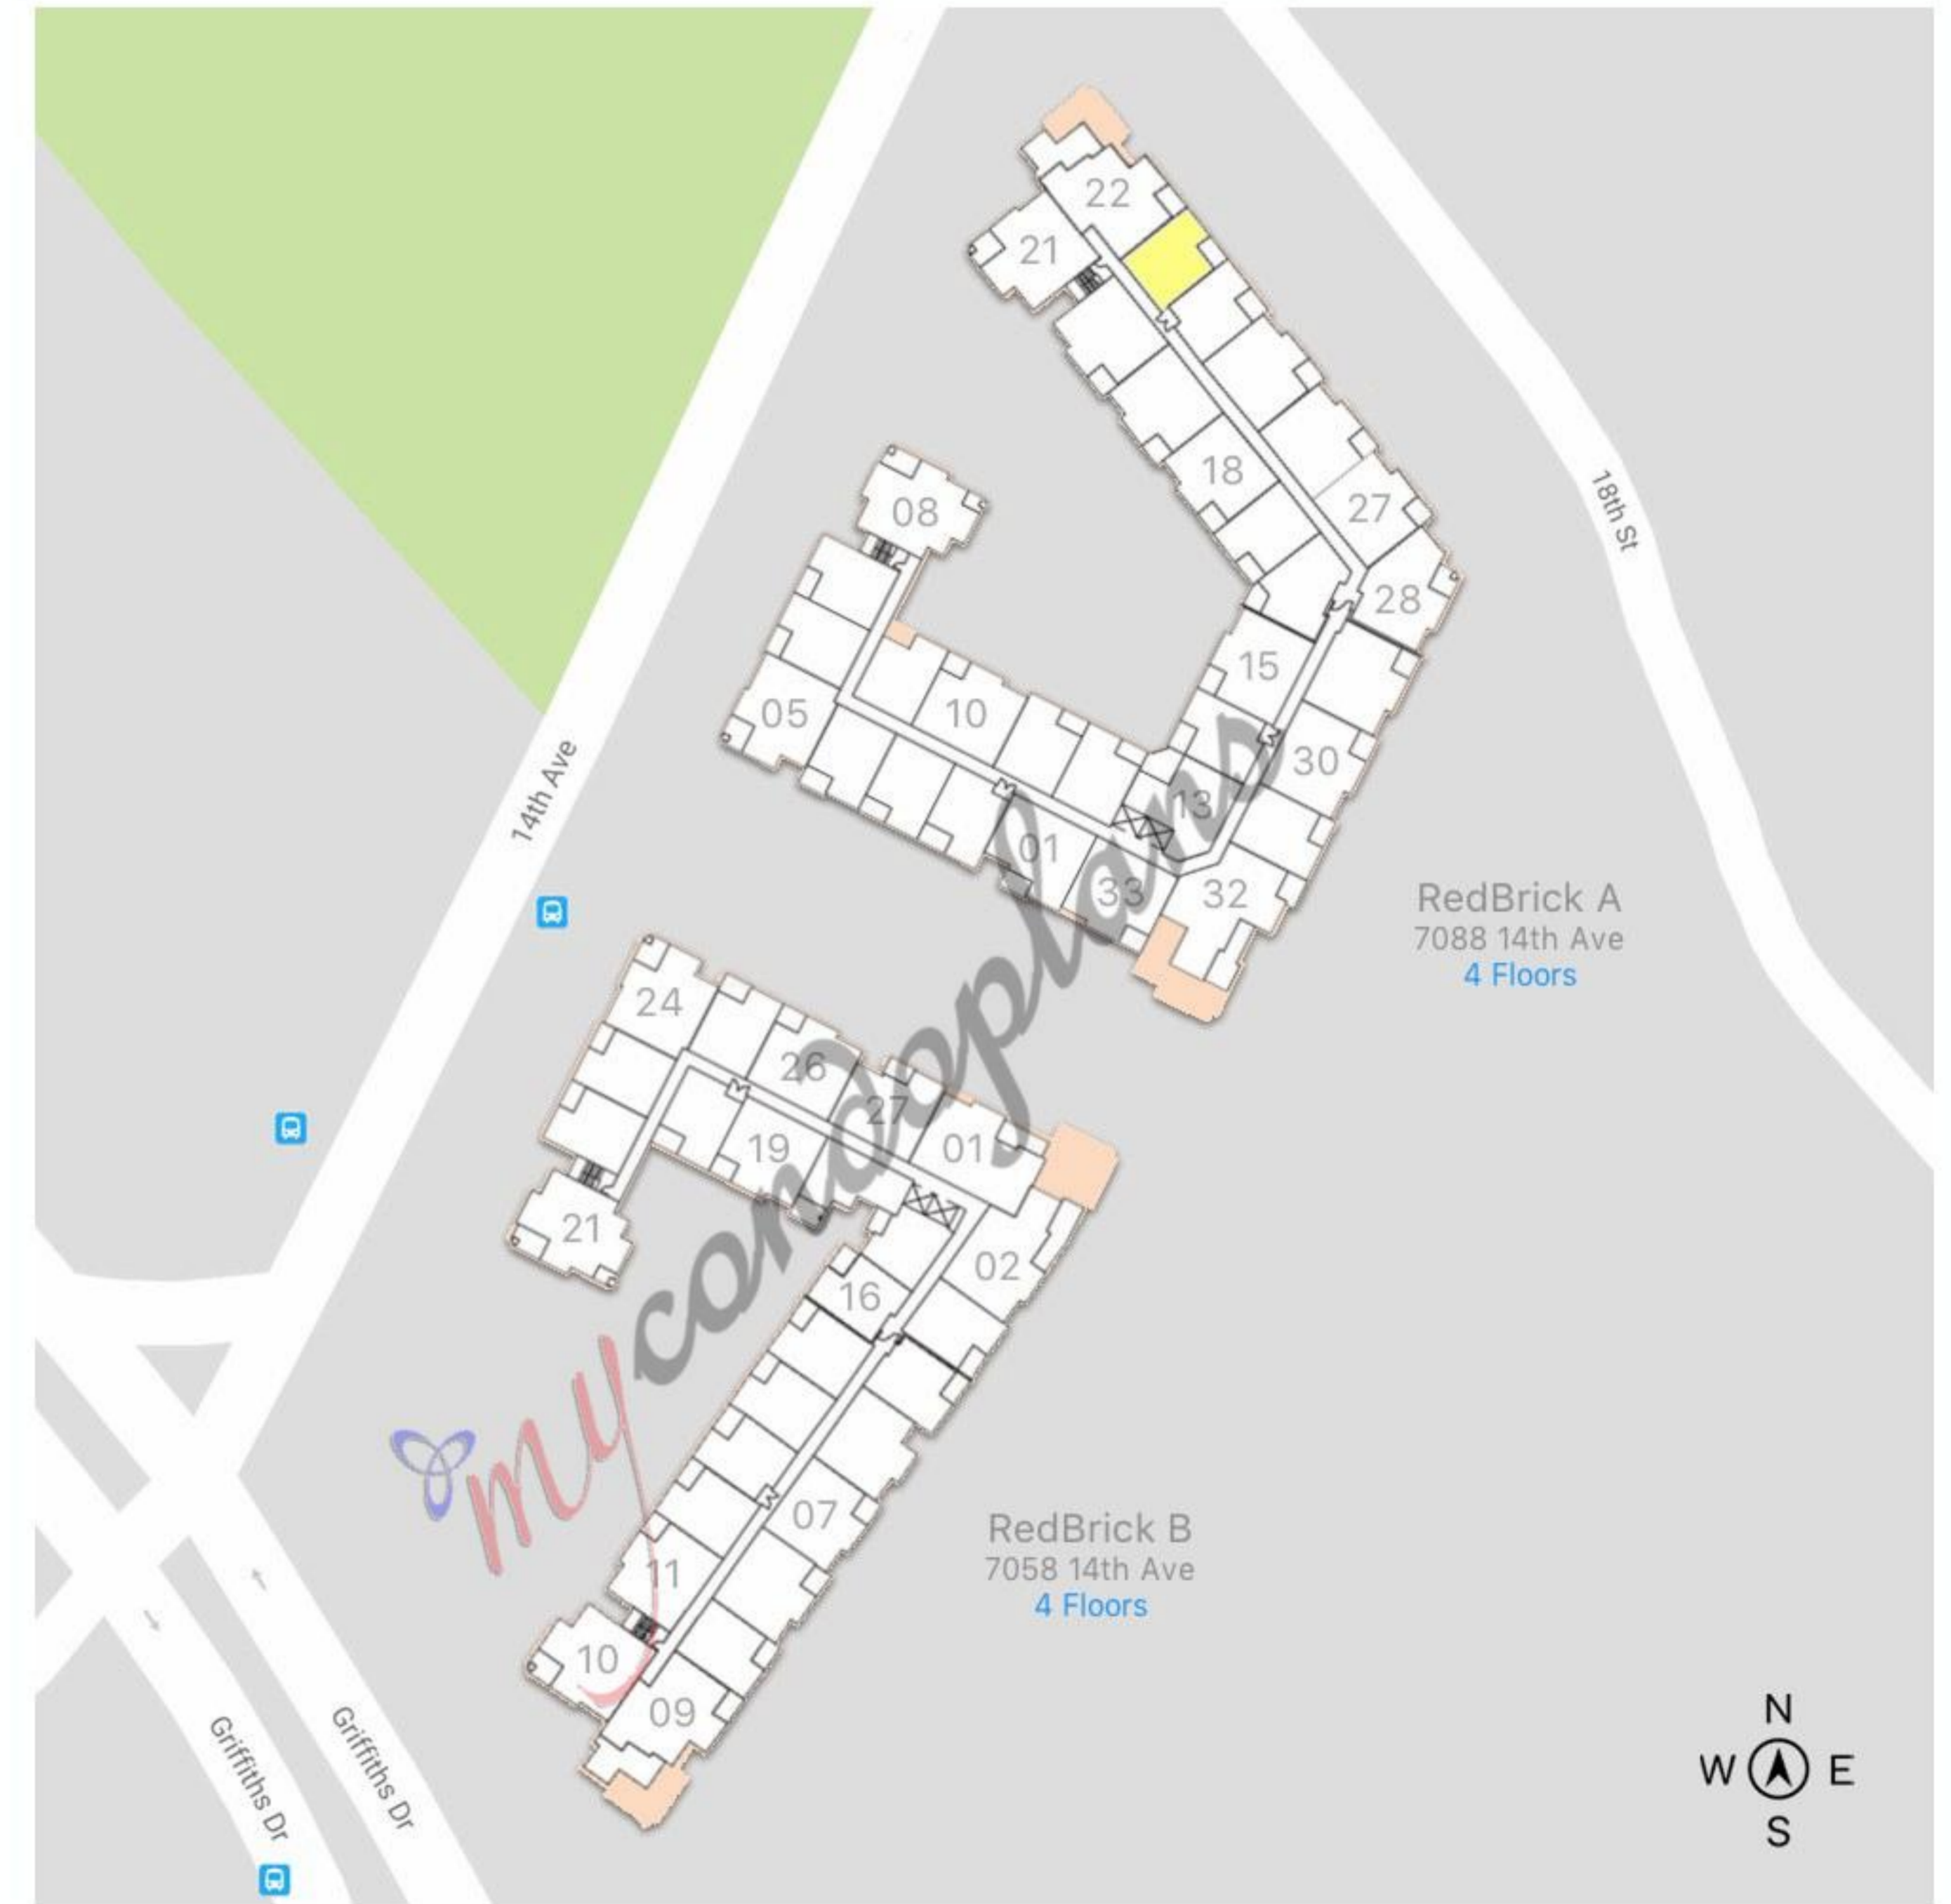

Red Brick A

Burnaby

BRITISH COLUMBIA

7088 14th Ave
Unit 23 Floor 4

Bed 1 Bath 1 Half 0 Levels 1
Living Area 625 sf 58 sm

Penthouse

Plan Type B

Plan may not be oriented to site plan.