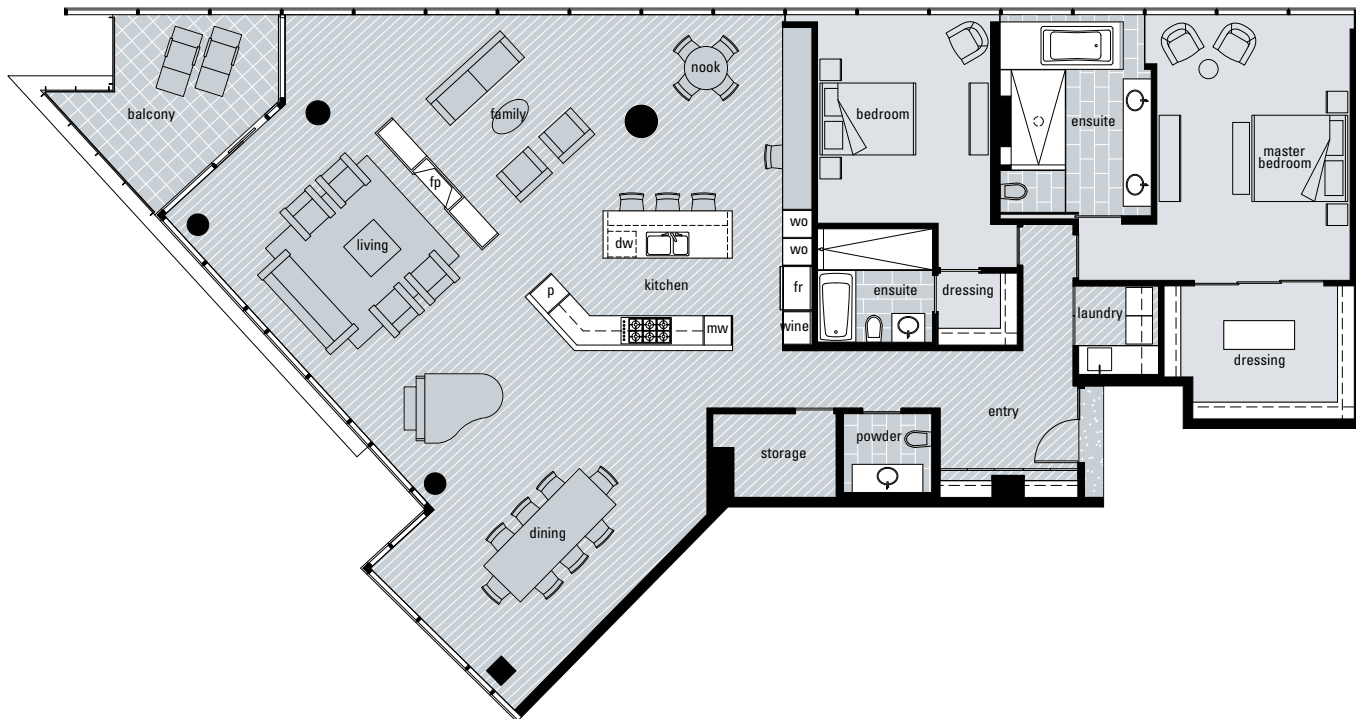

Unit 02

Private Access

Estates

Floors 44-59
 2 bedroom & family room
 2694 sf

FLOORS 44-45

FLOORS 46-47 55-57

FLOOR 48-53

FLOOR 54

FLOOR 58-59