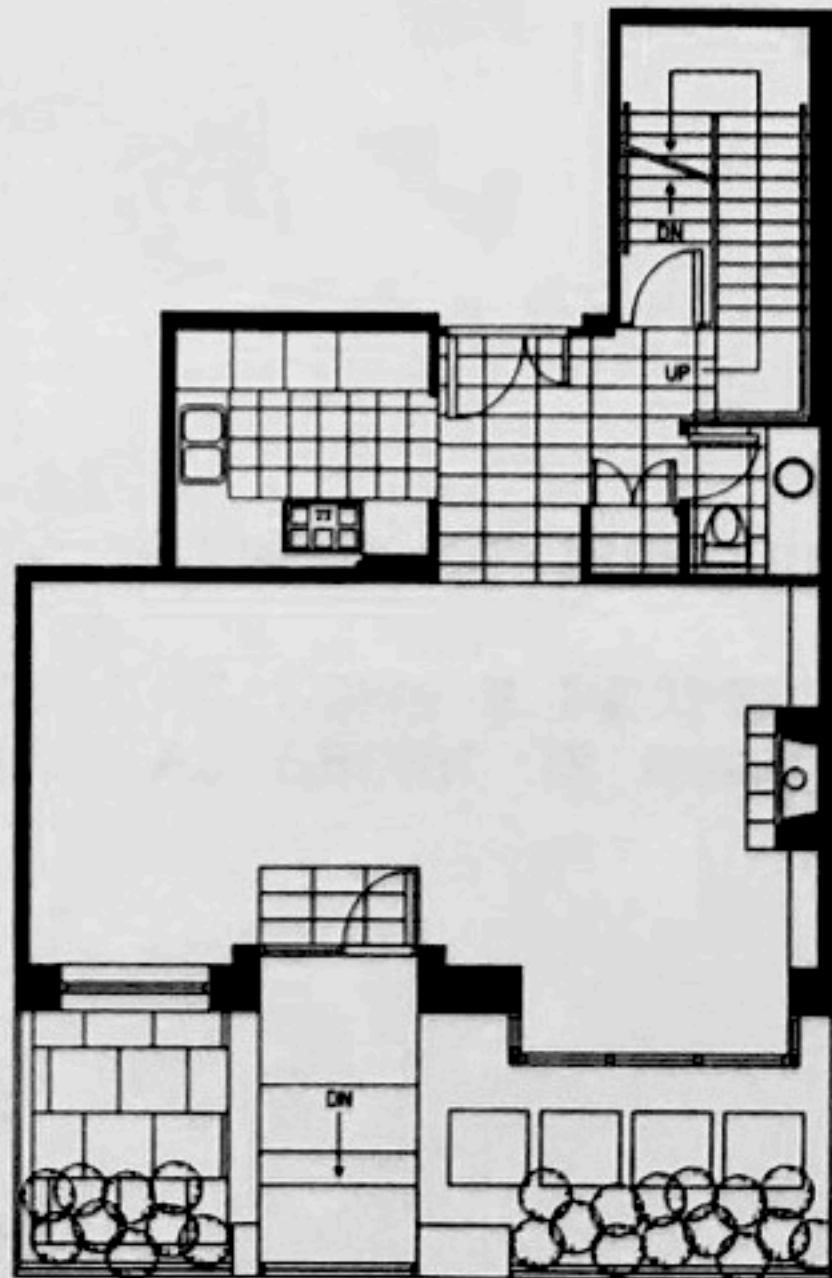

ONE
HARBOUR
GREEN

Townhome 10
Strata Lot 57
1,910 sq. ft.

Second Floor

Ground Floor