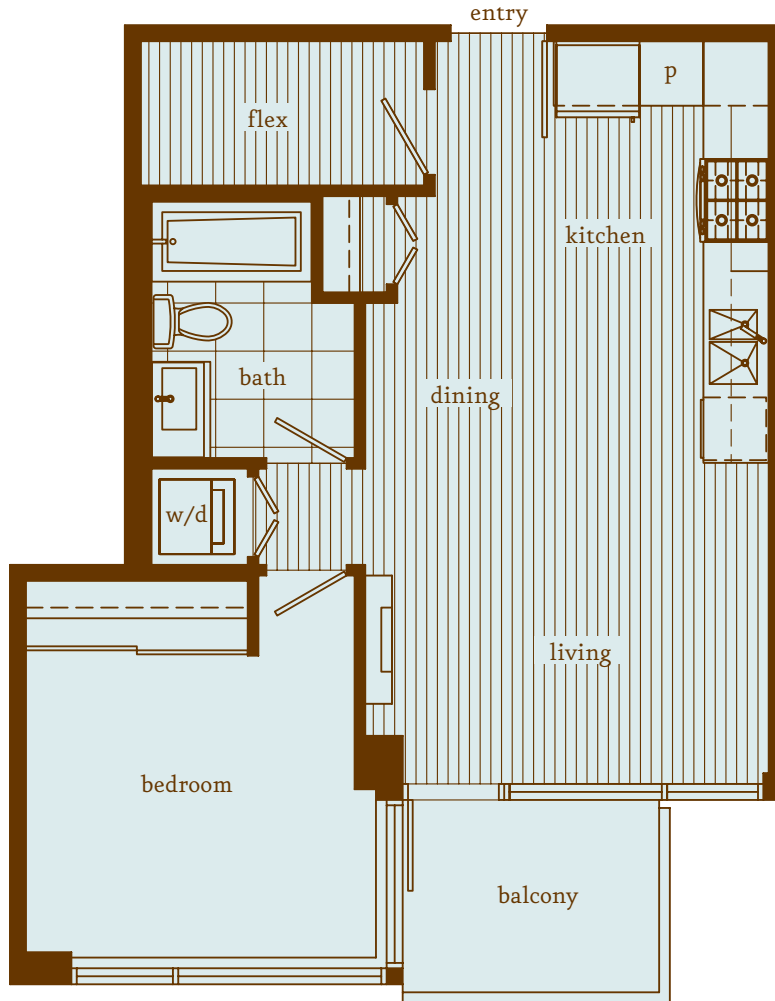

FIRST

only in kits

PLAN A

1 bedroom & flex 603 sq ft

level 2
471 sq ft terrace for suite 202

level 3

levels 4 and 5