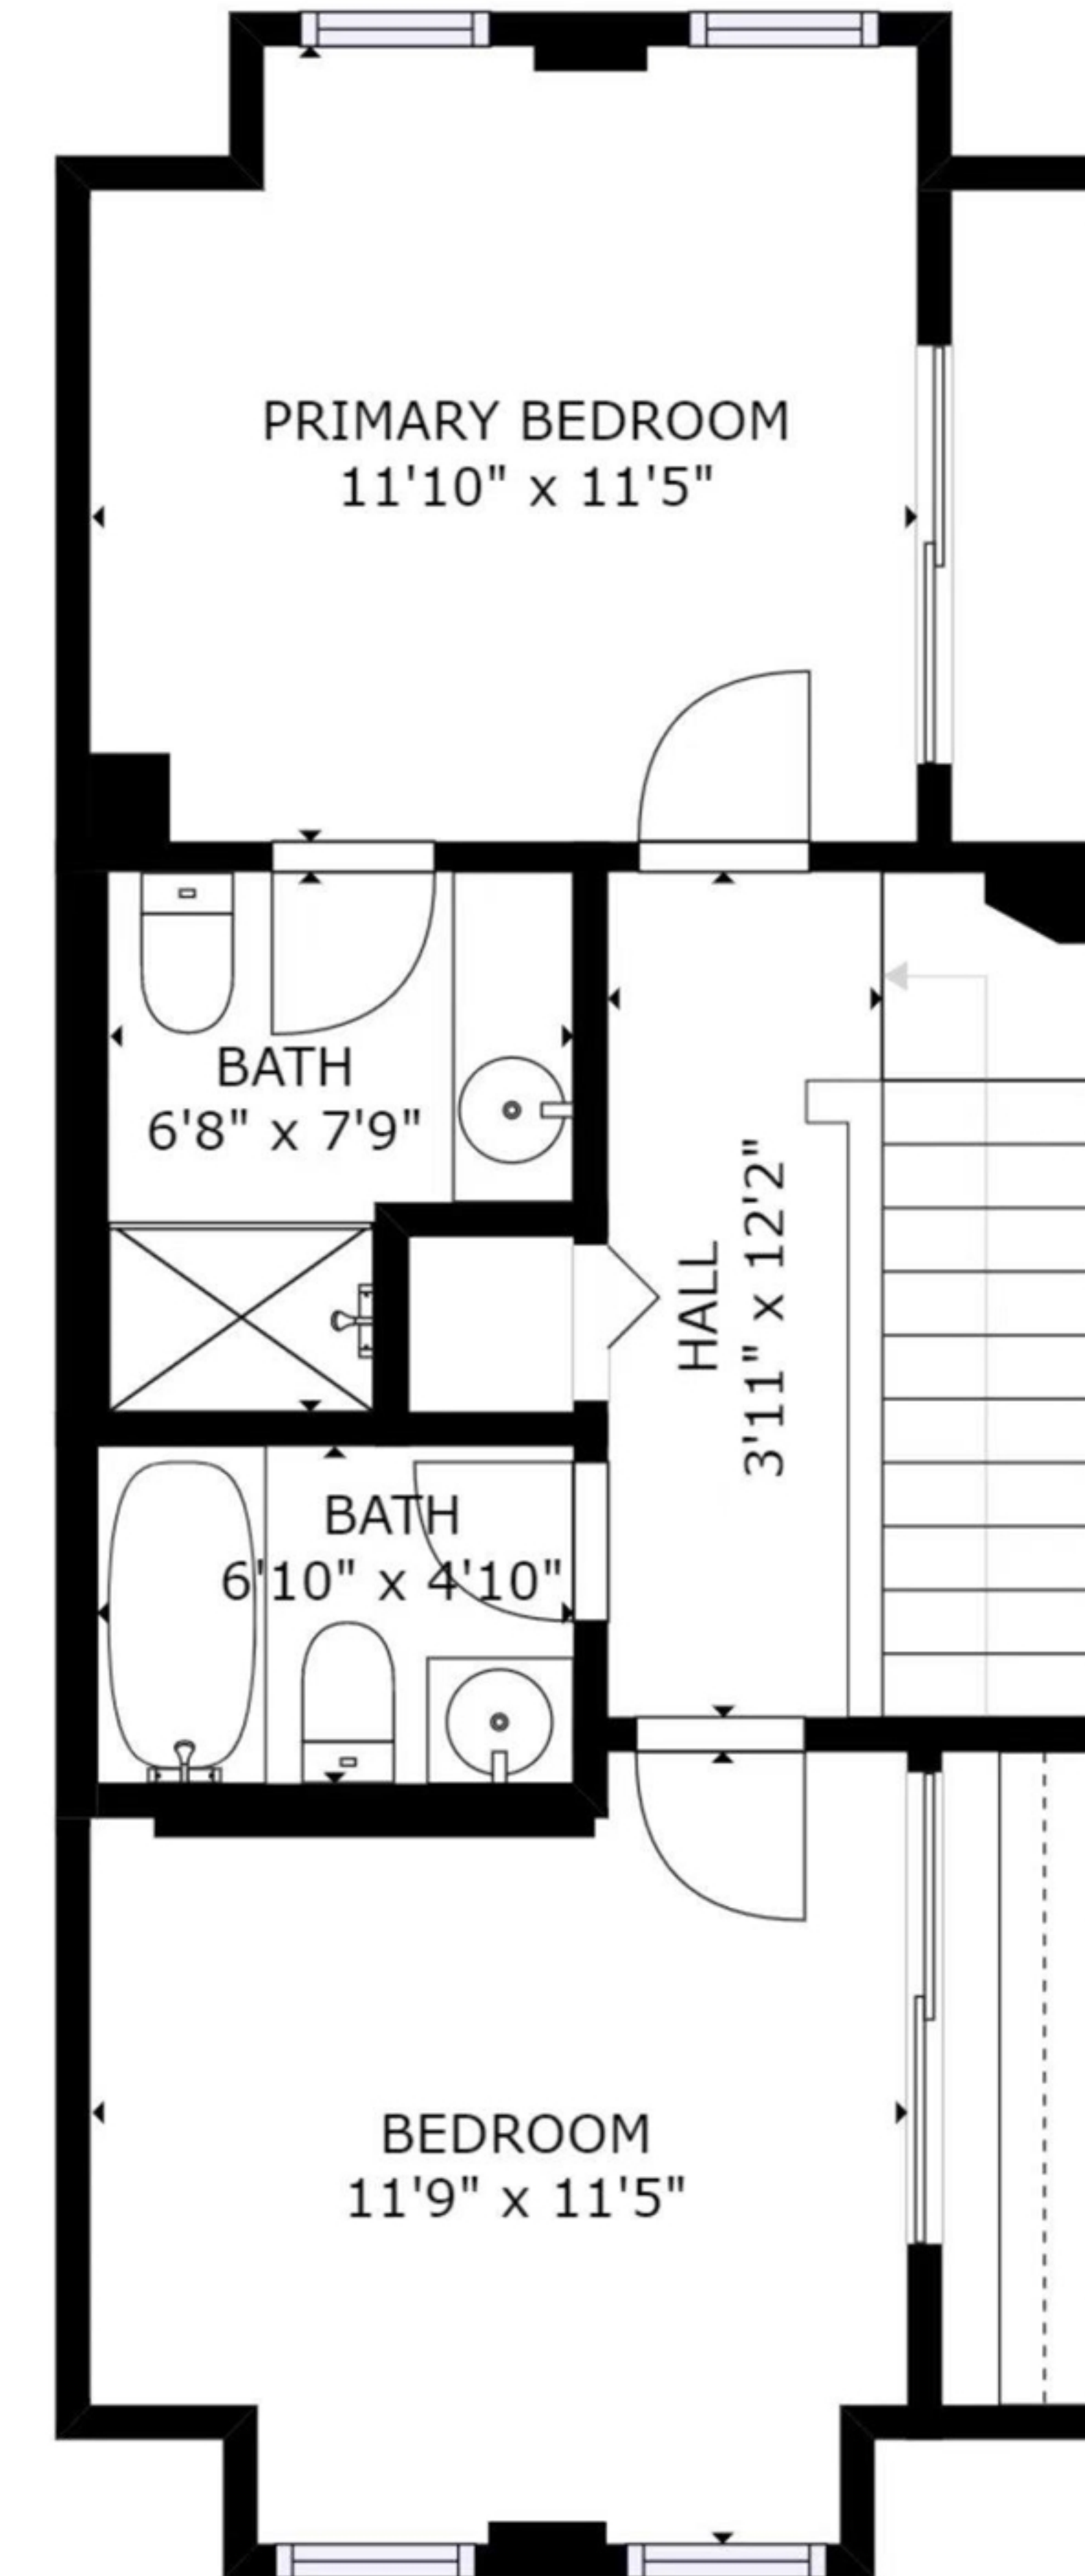

FLOOR 1

FLOOR 2

FLOOR 3

GROSS INTERNAL AREA  
 FLOOR 1: 212 sq. ft, FLOOR 2: 490 sq. ft  
 FLOOR 3: 490 sq. ft, EXCLUDED AREAS:  
 GARAGE: 227 sq. ft  
 TOTAL: 1192 sq. ft

SIZES AND DIMENSIONS ARE APPROXIMATE, ACTUAL MAY VARY.