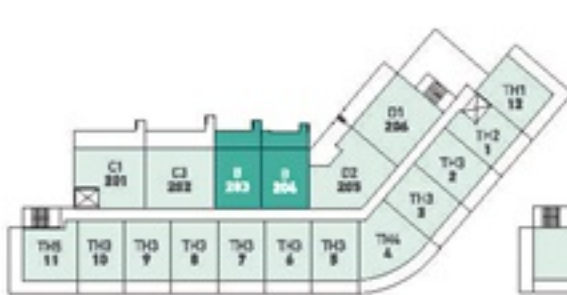

1 BEDROOM + FLEX | 1 BATH

INTERIOR: 560 SQFT | EXTERIOR: 50-180 SQFT | TOTAL: 610-740 SQFT

TH + FLOOR 2

FLOOR 3 AND 5

FLOOR 4

Dimensions, sizes, specifications, layouts, and materials are approximate only and subject to change without notice. E & O.E.