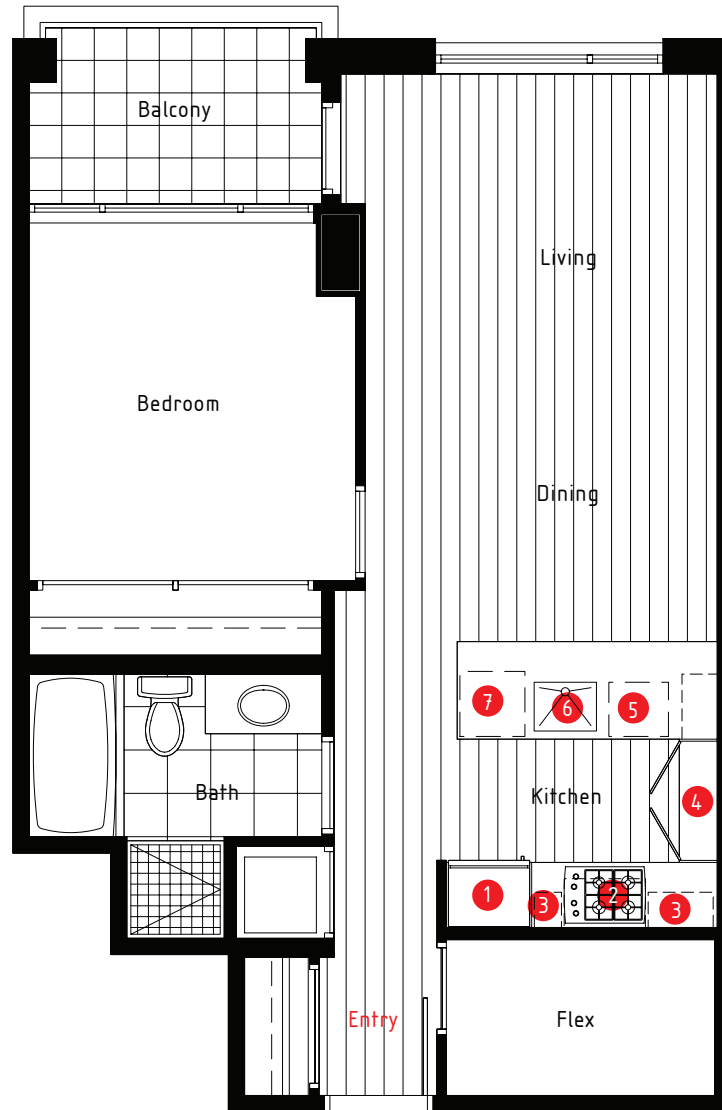

A

UNITS 1204-2504
AND UNIT 1104

1 BEDROOM + FLEX + BATHROOM
632 SF

Millennium Kitchen
featuring Eggersmann
cabinetry from Germany

- 1 Sub Zero refrigerator
- 2 Bosch cooktop and wall oven
- 3 Stainless steel backsplash behind cooktop and frosted glass shelves
- 4 Full-height pantry
- 5 Panasonic microwave
- 6 Rectilinear stainless sink with Dornbracht faucet
- 7 Bosch dishwasher

RICHARDS STREET

Levels 12 to 25

Dimensions, sizes, specifications, layouts and materials are approximate only and subject to change without notice. E. & O.E.