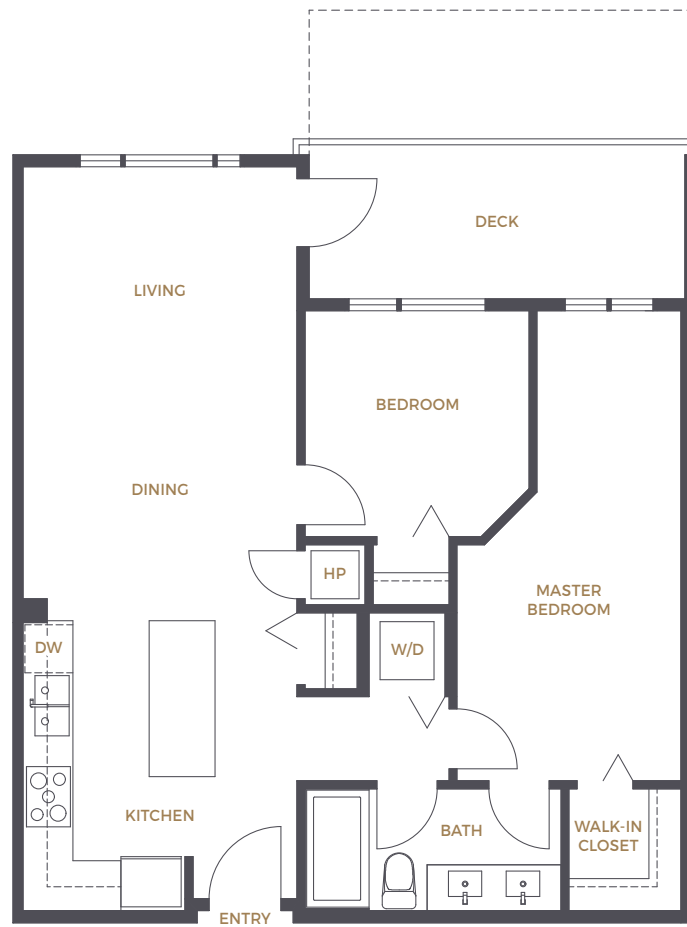

PLAN B

2 BEDROOM, 1 BATHROOM

APPROX. 795 SQ. FT.

The developer reserves the right to make modifications or substitutions should they be necessary. Any measurements provided are approximate only. The quality residences at Berkeley House are built by Polygon Berkeley House Ltd. 04/25/18