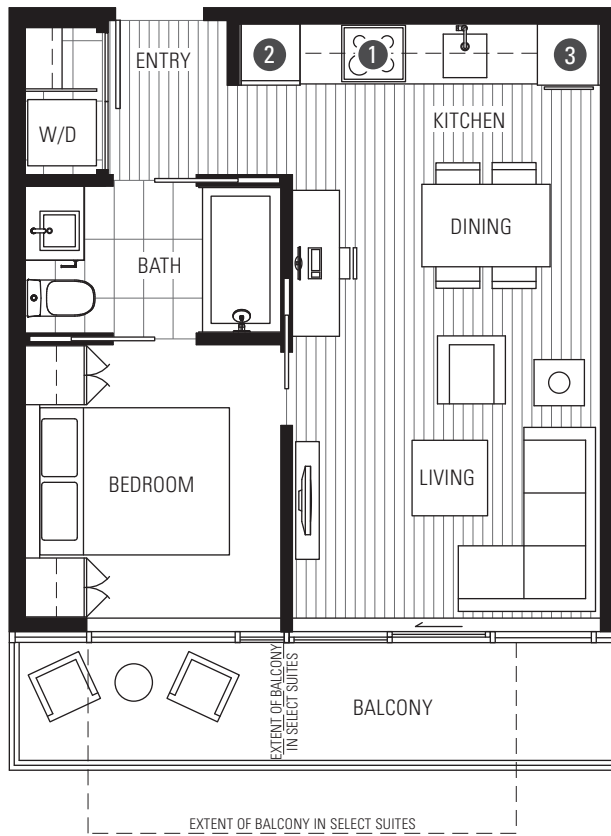

PLAN A

1 BEDROOM
439 - 442 SF

- ❶ Blomberg cooktop with Faber built-in hood fan and Blomberg convection oven
- ❷ Blomberg fully integrated refrigerator
- ❸ Blomberg fully integrated dishwasher

NORTH TOWER SUITES 201, 203, 204, 208, 301, 303, 304, 308, 501, 503, 504, 508, 601, 604, 605, 609, 701, 704, 705, 709, 801, 804, 805, 809, 901, 904, 905, 909, 1001, 1004, 1005, 1009, 1101, 1104, 1105, 1109, 1201, 1204, 1205, 1209, 1401, 1404, 1405, 1409, 1501, 1504, 1505, 1509, 1601, 1604, 1605, 1609, 1701, 1704, 1705, 1709, 1801, 1804, 1805, 1809, 1901, 1904, 1905, 1909, 2001, 2004, 2005, 2009, 2101, 2104, 2105, 2109, 2201, 2204, 2205, 2209, 2301, 2304, 2305, 2309, 2403, 2406, 2503, 2506, 2603, 2606

SOUTH TOWER SUITES 201, 203, 204, 205, 301, 303, 304, 307, 501, 503, 504, 507, 601, 603, 604, 607, 701, 703, 704, 707, 801, 805, 806, 809, 901, 905, 906, 909, 1001, 1005, 1006, 1009, 1101, 1105, 1106, 1109, 1201, 1205, 1206, 1209, 1401, 1405, 1406, 1409, 1501, 1505, 1506, 1509, 1601, 1605, 1606, 1609, 1701, 1705, 1706, 1709, 1801, 1805, 1806, 1809, 1901, 1905, 1906, 1909, 2001, 2005, 2006, 2009, 2101, 2105, 2106, 2109, 2201, 2205, 2206, 2209, 2301, 2305, 2306, 2309, 2401, 2405, 2406, 2409, 2501, 2505, 2506, 2509, 2601, 2605, 2606, 2609, 2701, 2705, 2706, 2709, 2801, 2805, 2806, 2809, 2901, 2905, 2906, 2909, 3001, 3005, 3006, 3009, 3101, 3104, 3201, 3204, 3301, 3304