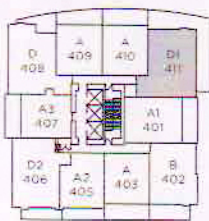

DRAFT

FULTON HOUSE

LEVEL 4

LEVELS 5 TO 12

LEVELS 13 TO 40

PLAN D1

2 BEDROOM + FLEX
826 SQ.FT. (APPROX.)

ANY MEASUREMENTS PROVIDED ARE APPROXIMATE ONLY.