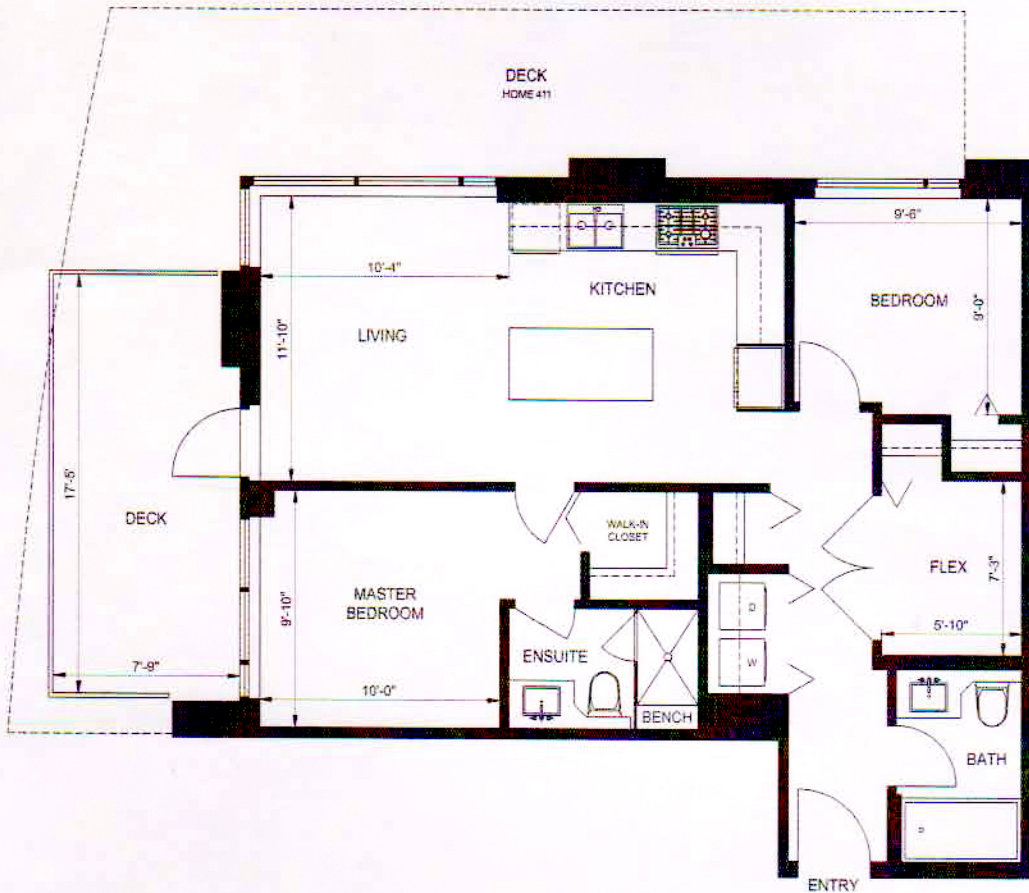

DRAFT

FULTON HOUSE

LEVEL 4

LEVELS 5 TO 12

LEVELS 13 TO 40

PLAN D1

2 BEDROOM + FLEX
826 SQ.FT. (APPROX.)

ANY MEASUREMENTS PROVIDED ARE APPROXIMATE ONLY.