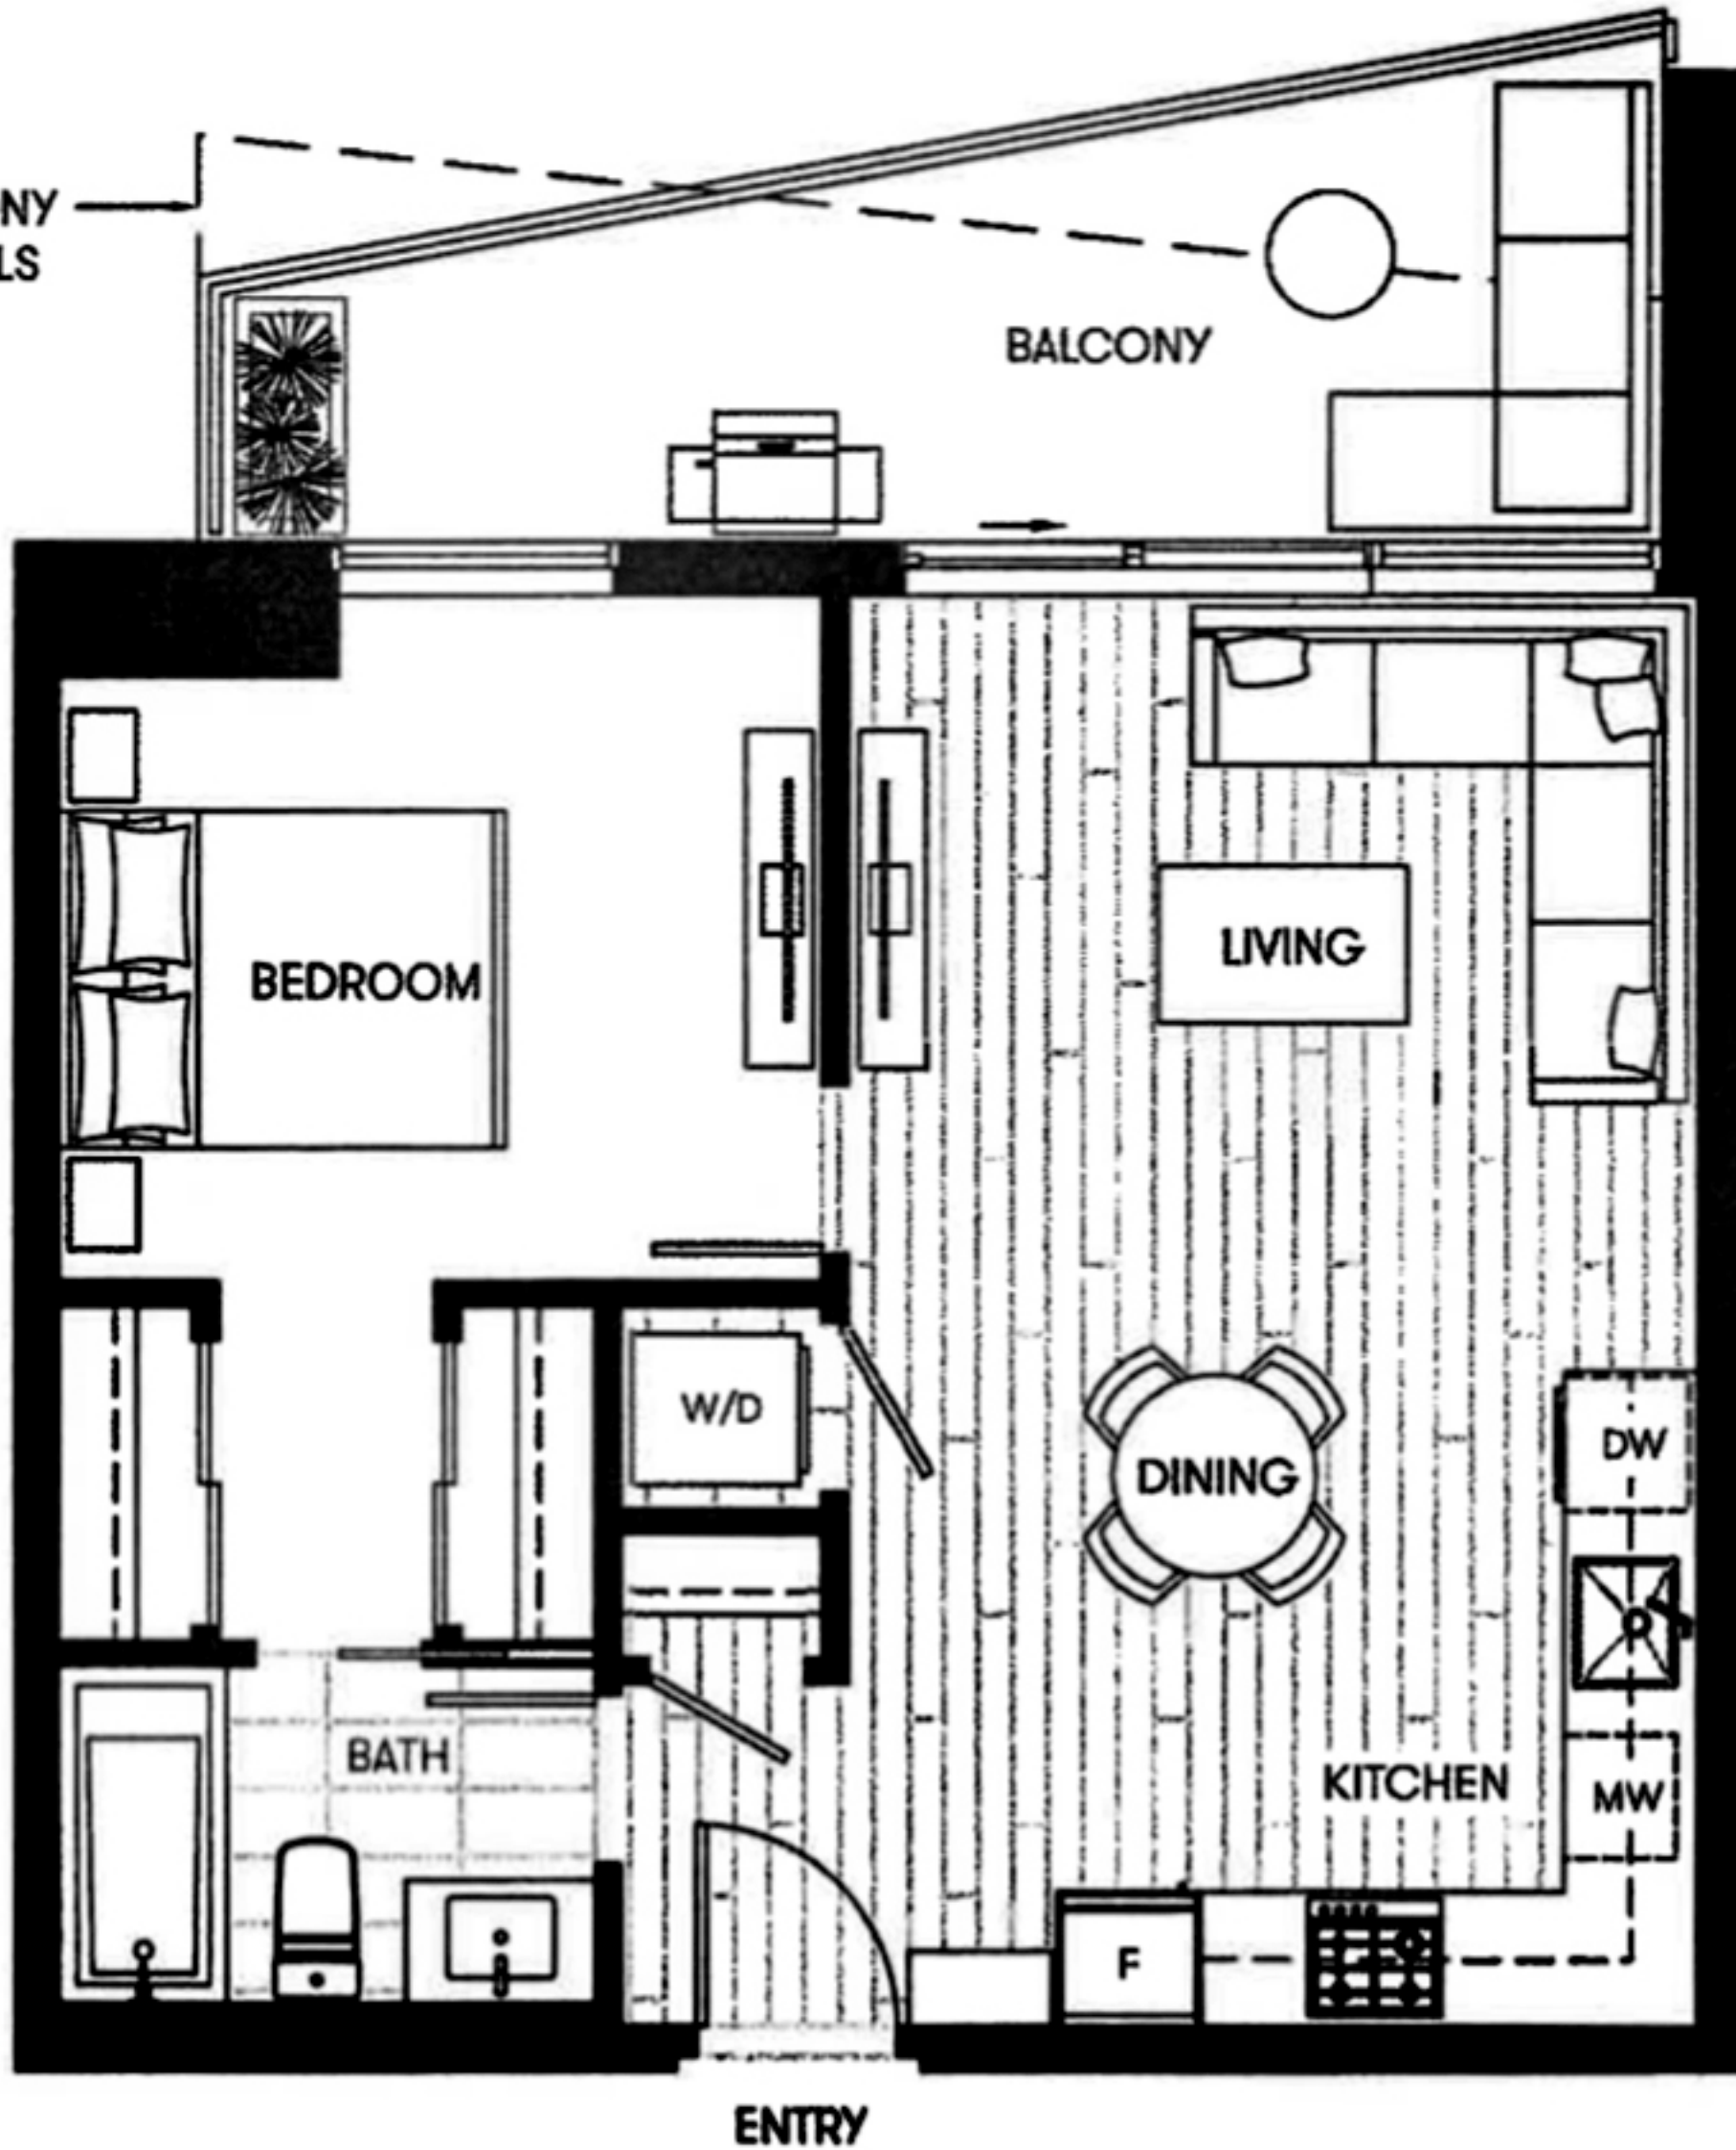

1 Bedroom Featuring Walk-through Closet

Total 670-690 SF
Living 560 SF
Balcony 110-130 SF

EXTENT OF BALCONY
AT ODD LEVELS

Strata Lot#: 189
 Suite #: 2305

LEVEL 5

LEVEL 6-29

LEVEL 30-38

ENTRY

Dawson St