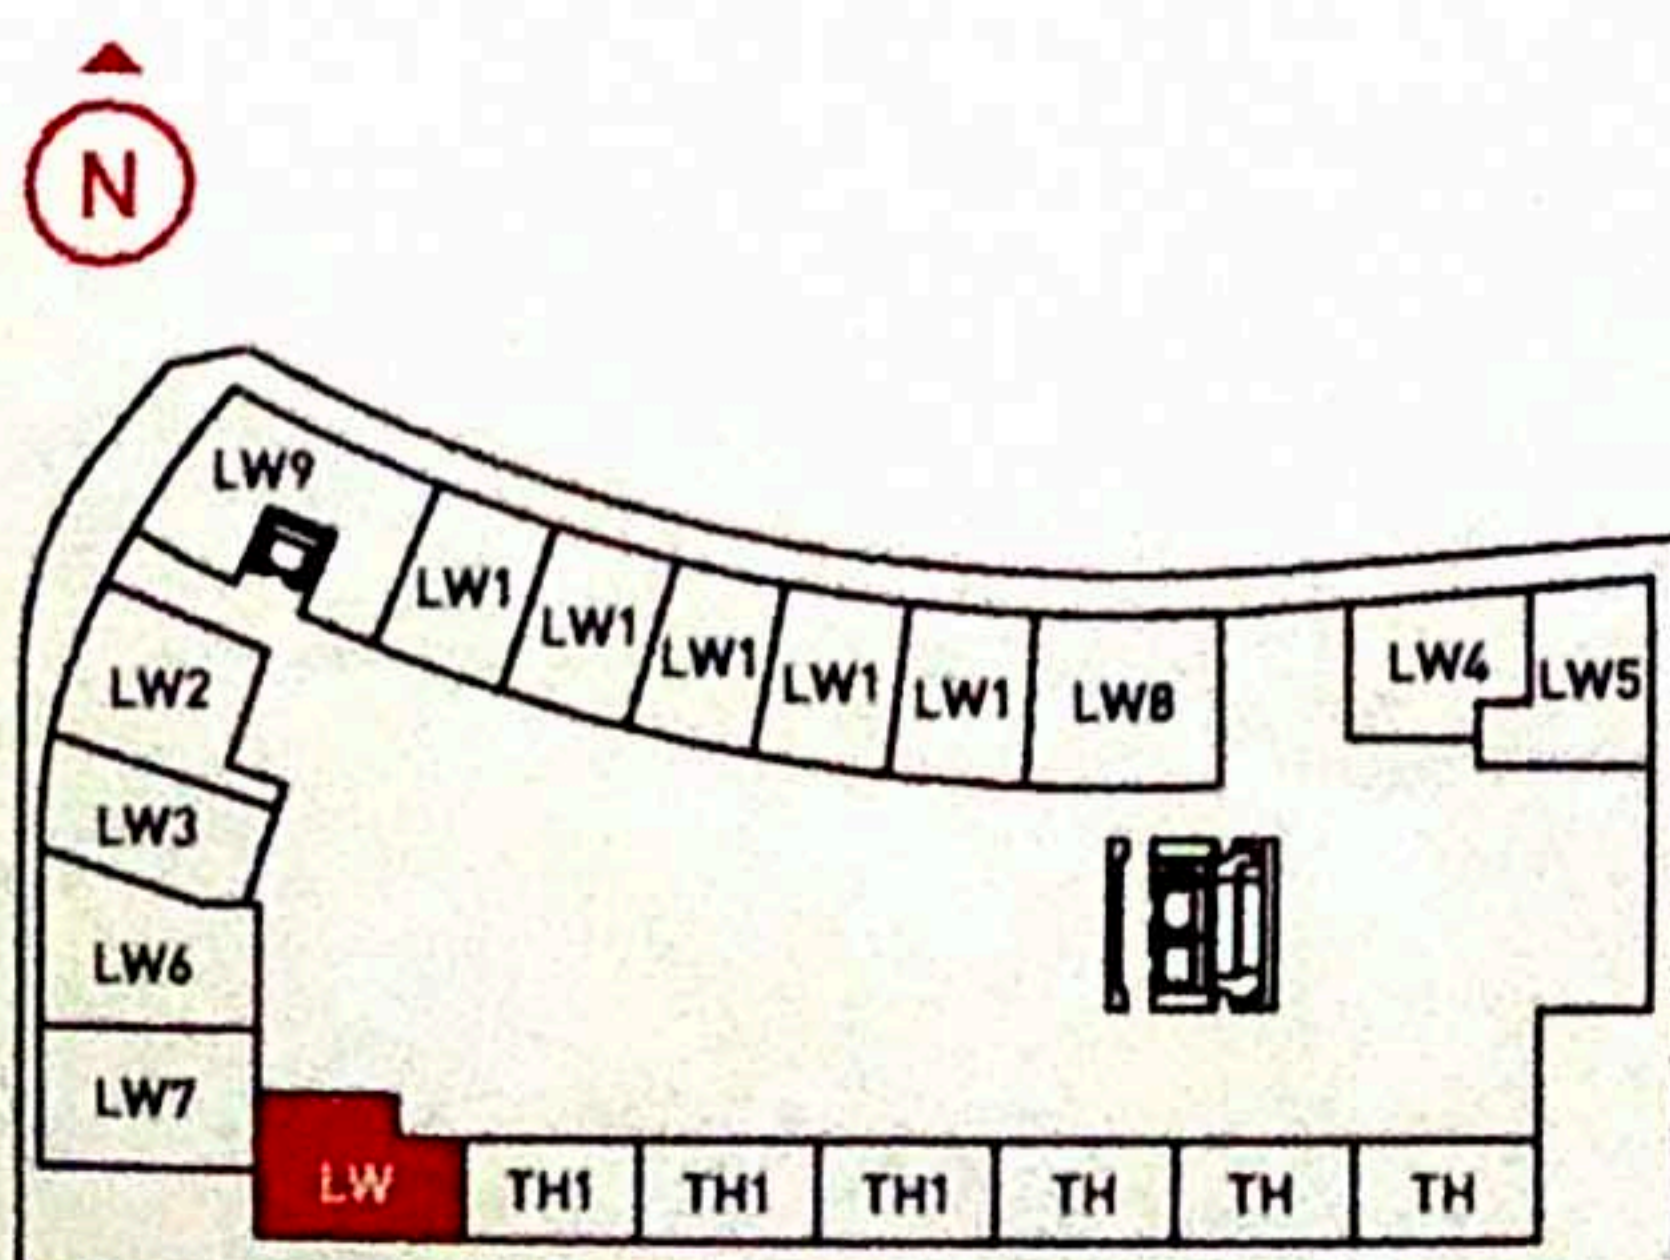

2 BED  
1 BATH

Interior 789 SQFT • Exterior 60 SQFT

# MODE

FLOOR 1

Dimensions, sizes, specifications, layouts, and materials are approximate only and subject to change without notice. E. & O. E.