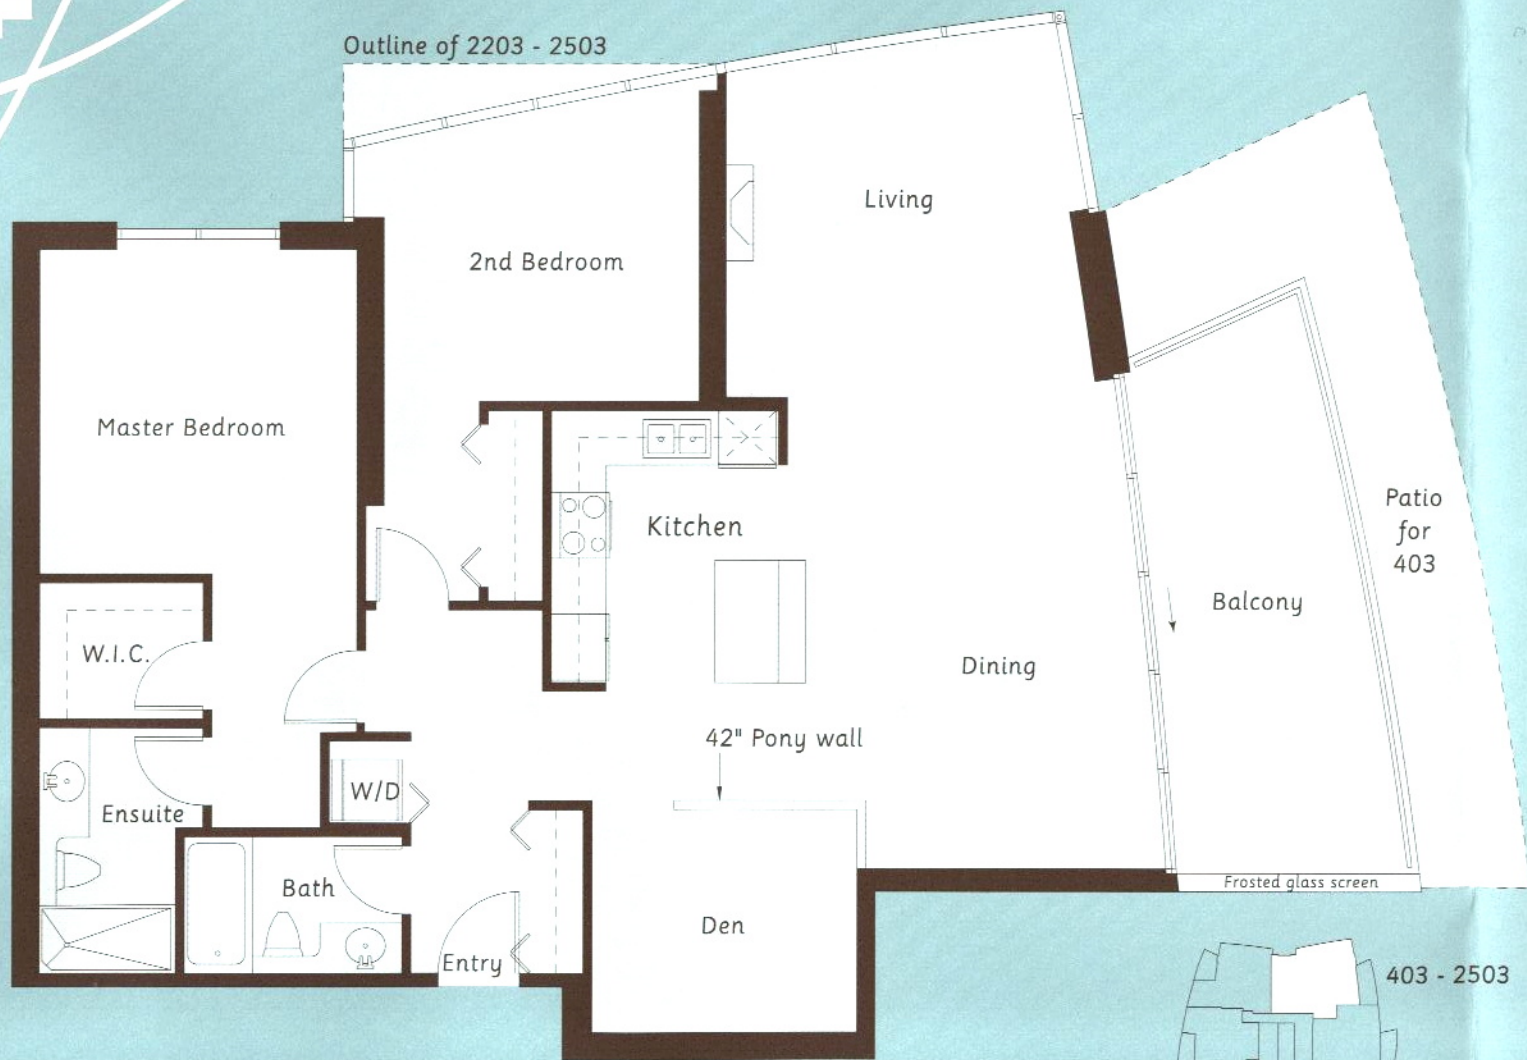

Legacy

Plan C

2 bedroom + den
1,279 sq. ft.

In the interest of continuing improvements, the builder reserves the right to change features and specifications without notice. Actual dimensions and floor plans may vary slightly.