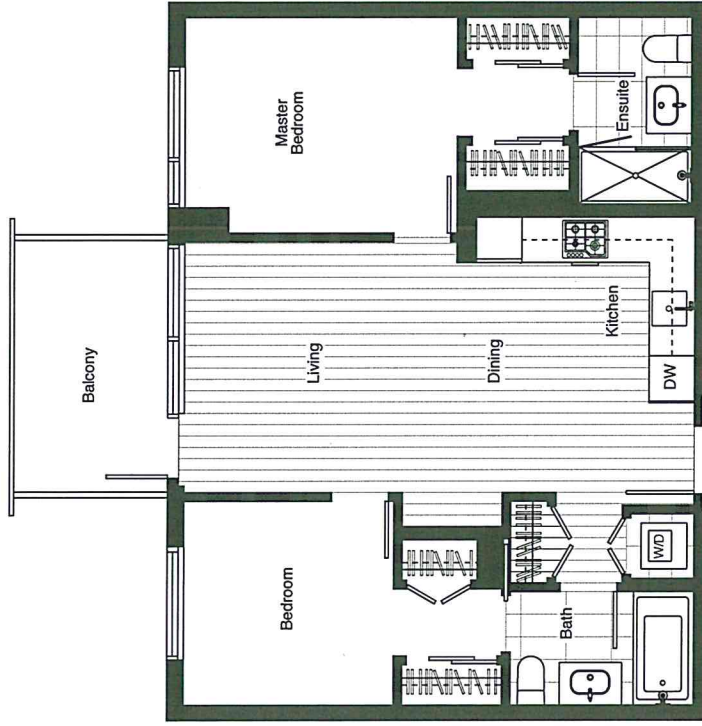

RIVER PARK
PLACE

PLAN C2

2 Bedroom

726 sq ft

L7-16