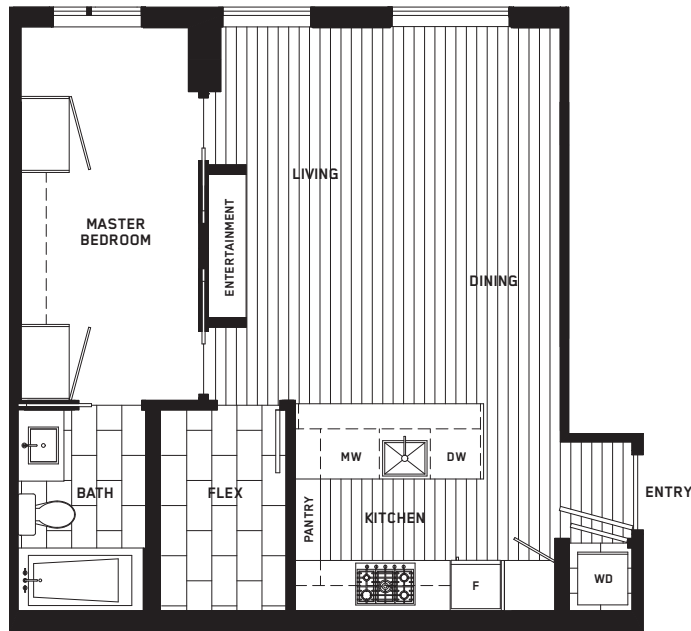

MADDOX

DOWNTOWN

PLAN C1

1 BEDROOM 581 SQ. FT.