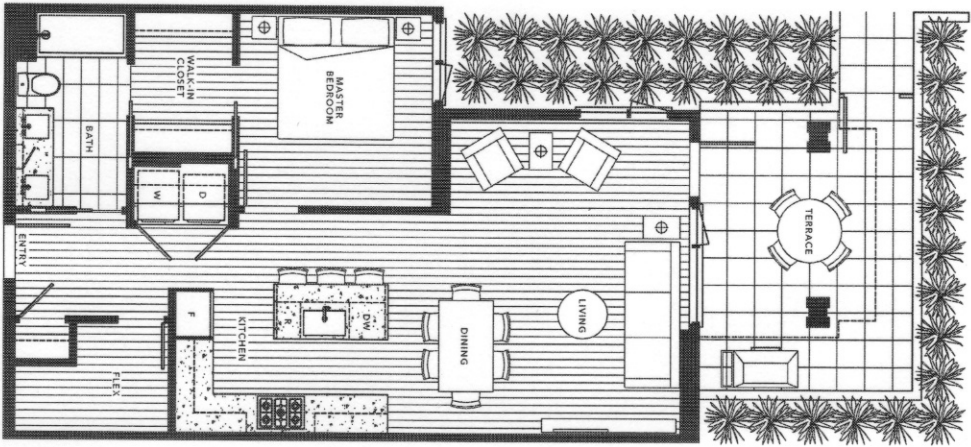

D

1 BEDROOM + 1 BATH + FLEX
INTERIOR: 865 SQ. FT
EXTERIOR: 180 SQ. FT

LEVEL 2