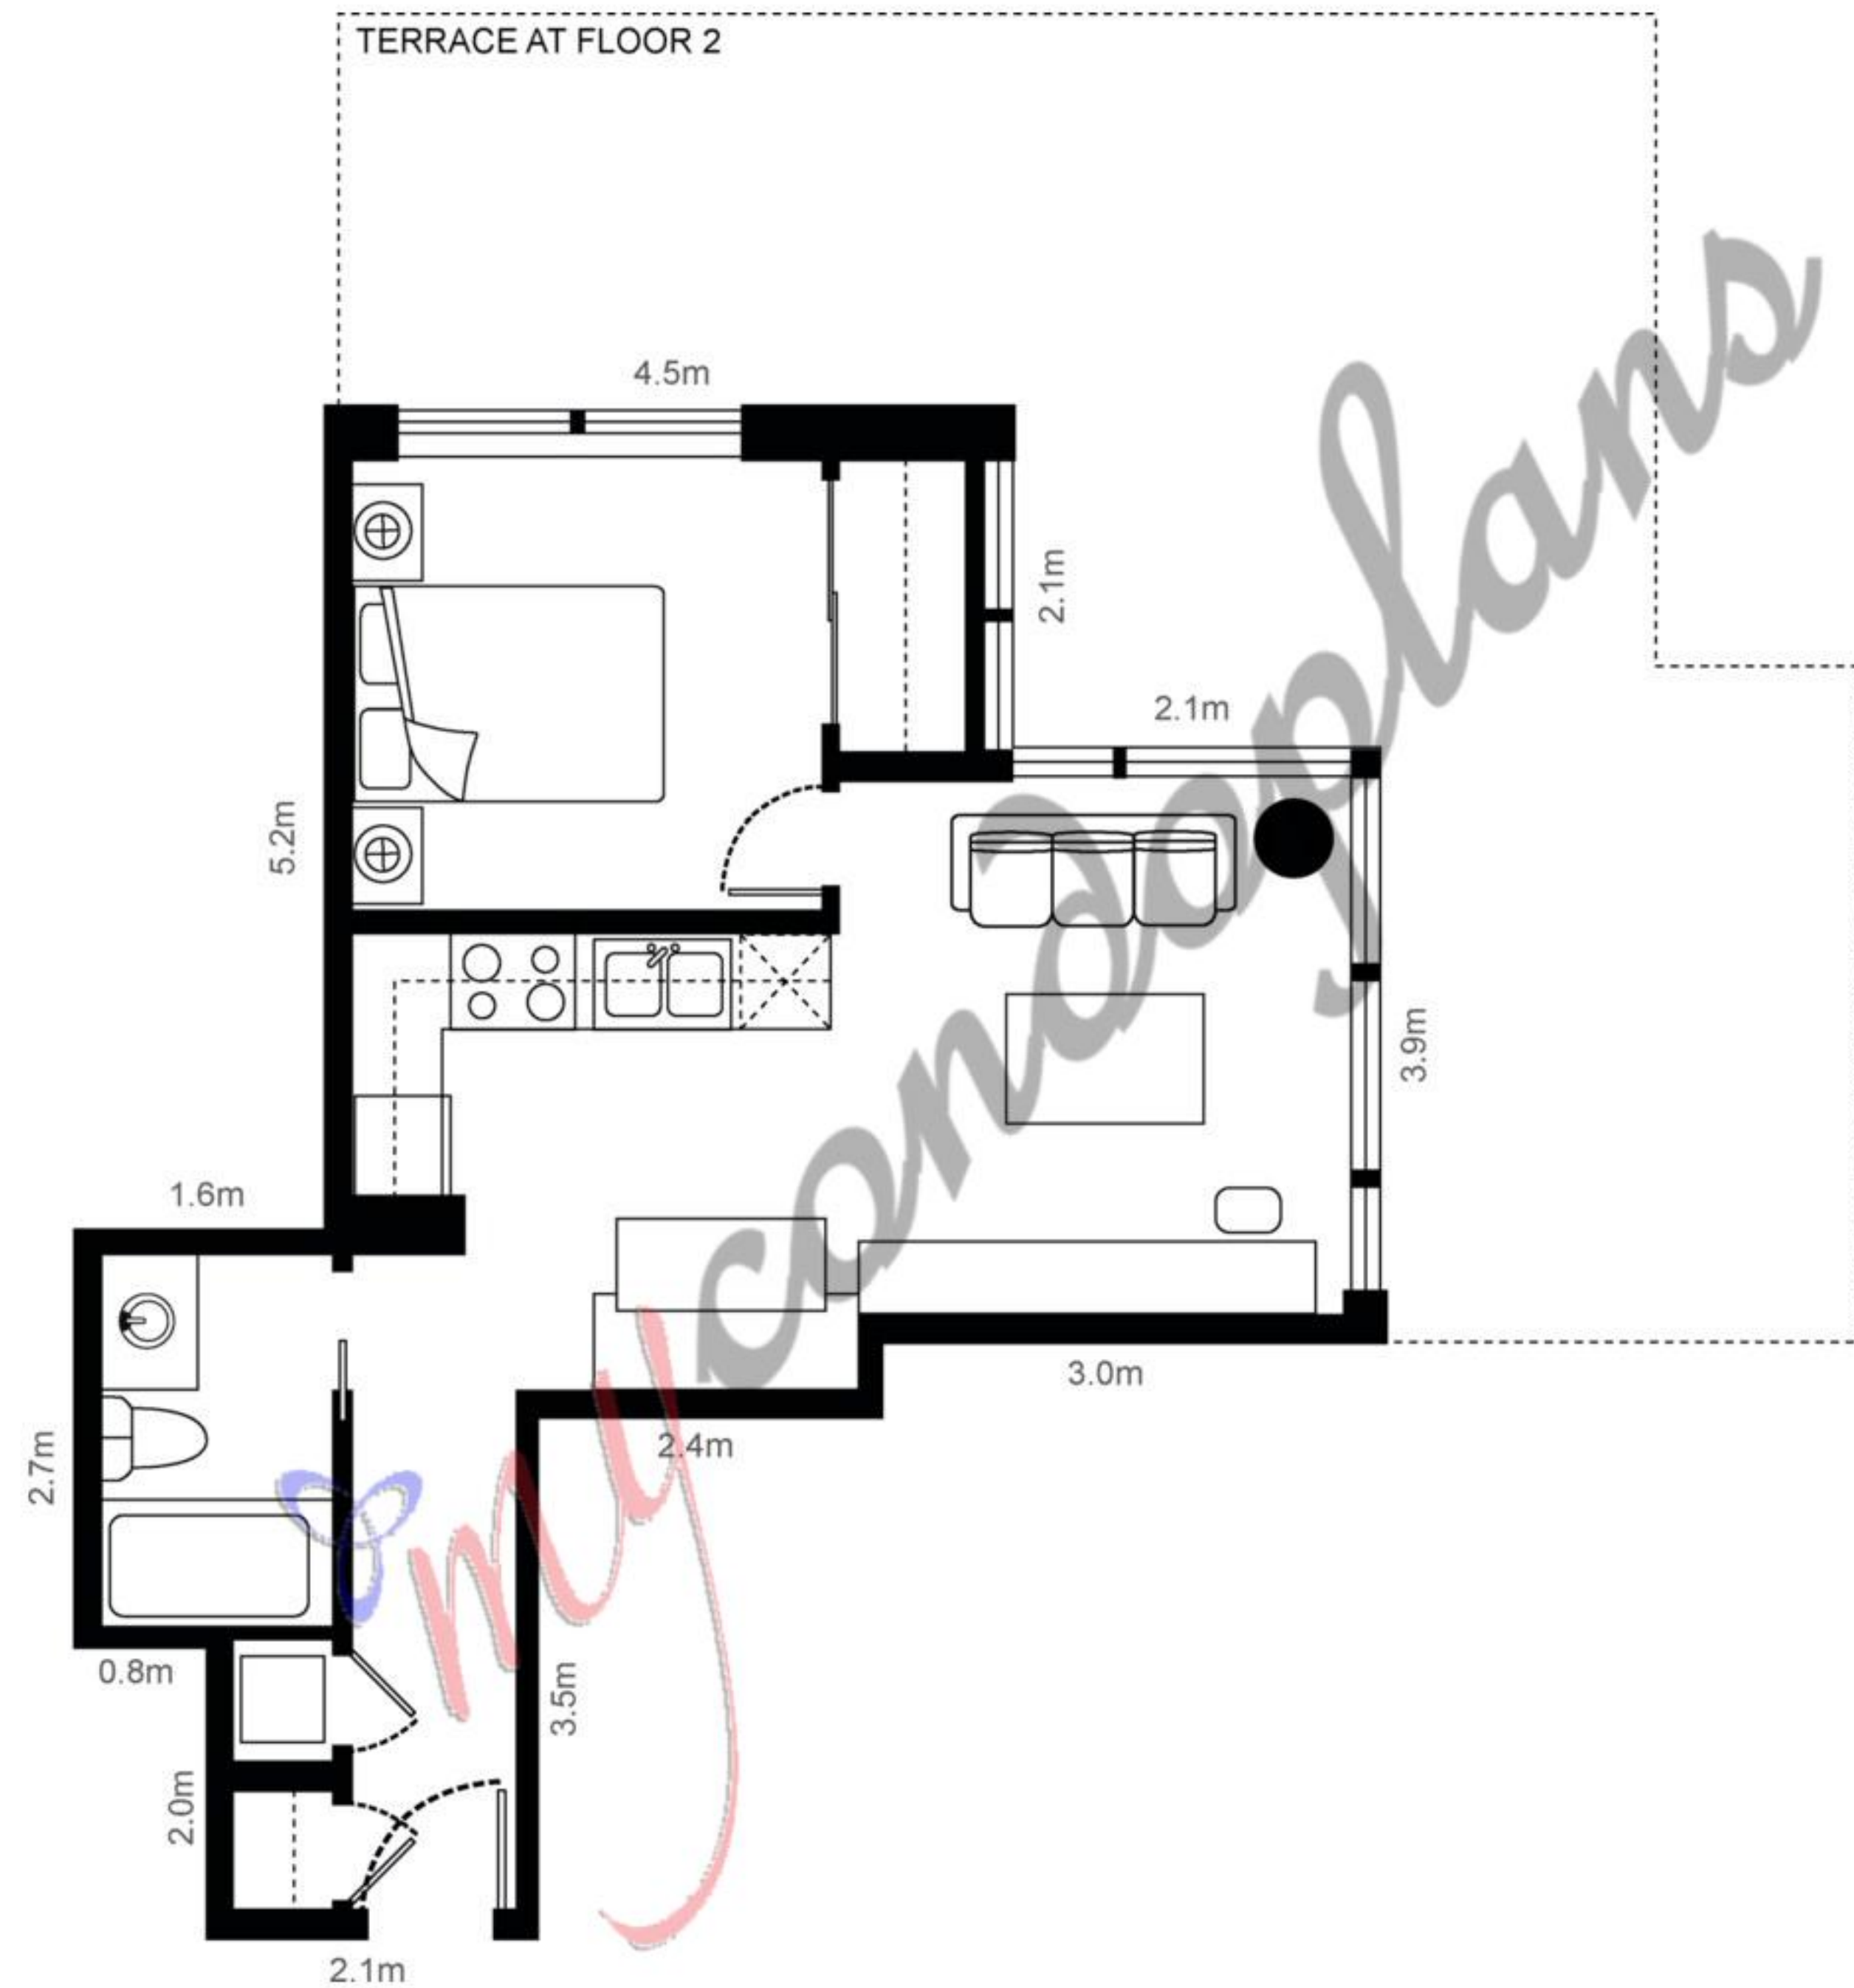

Wall Centre False Creek West 1
Vancouver, BC

1708 Columbia St
Unit 04 Floor 5-15

Bed 1 Bath 1 Half 0 Levels 1
Living Area 505 sf 47 sm

Plan Type A3

Plan may be mirrored, flipped, or not be oriented to site plan