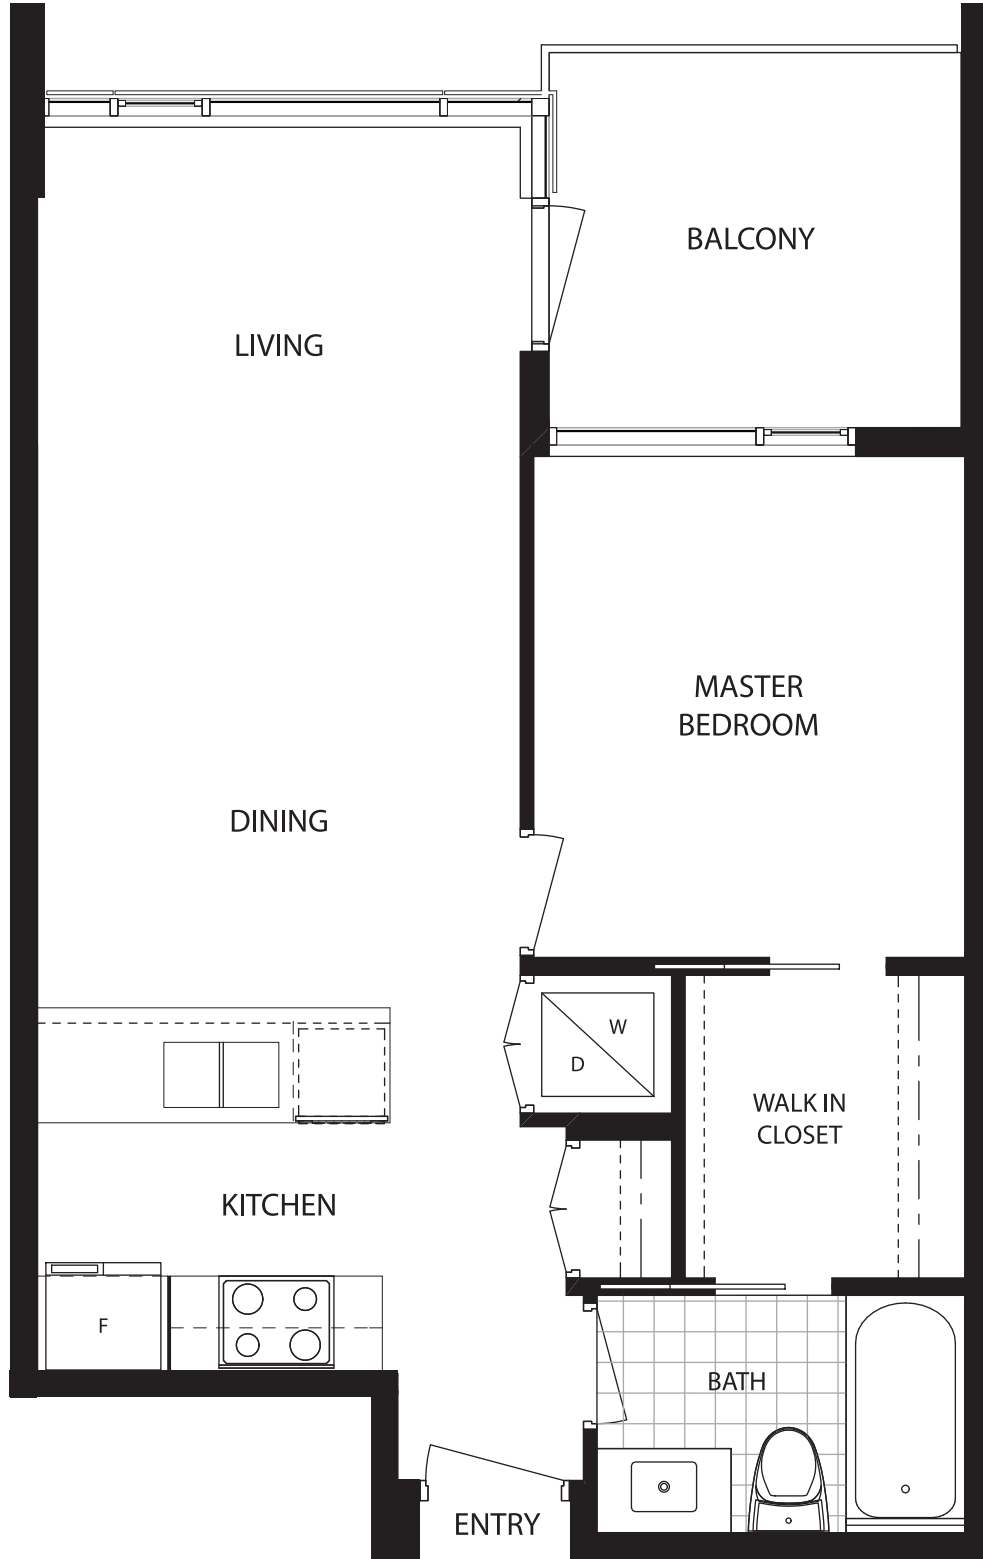

SORRENTO

PINNACLE LIVING

at CAPSTAN VILLAGE

1 BEDROOM

Suite 553 - 565 SF + Balcony 65 - 82 SF = **Total 618 - 647 SF**

UNIT
908
808
708
608
508
305

UNIT
1704
1604
1504
1204
1104
1004

SORRENTO
CENTRAL

HAZELBRIDGE WAY

Level 17, Penthouse

Level 11, 12, 15, 16

Level 10

In the interest of product improvement and maintaining the high standard of these homes, the developer reserves the right to make modifications and changes to plans, specifications and features. Sizes and dimensions are approximate and may vary with actual strata plan and survey.