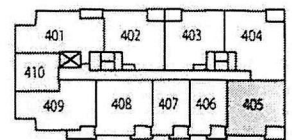

# Primrose

On Queen Elizabeth Park

Building A | Unit 305 & 405 | Plan E2 | 2 Bedroom + Flex | View SW | 840 sf

LEVEL 3

LEVEL 4

NORTH