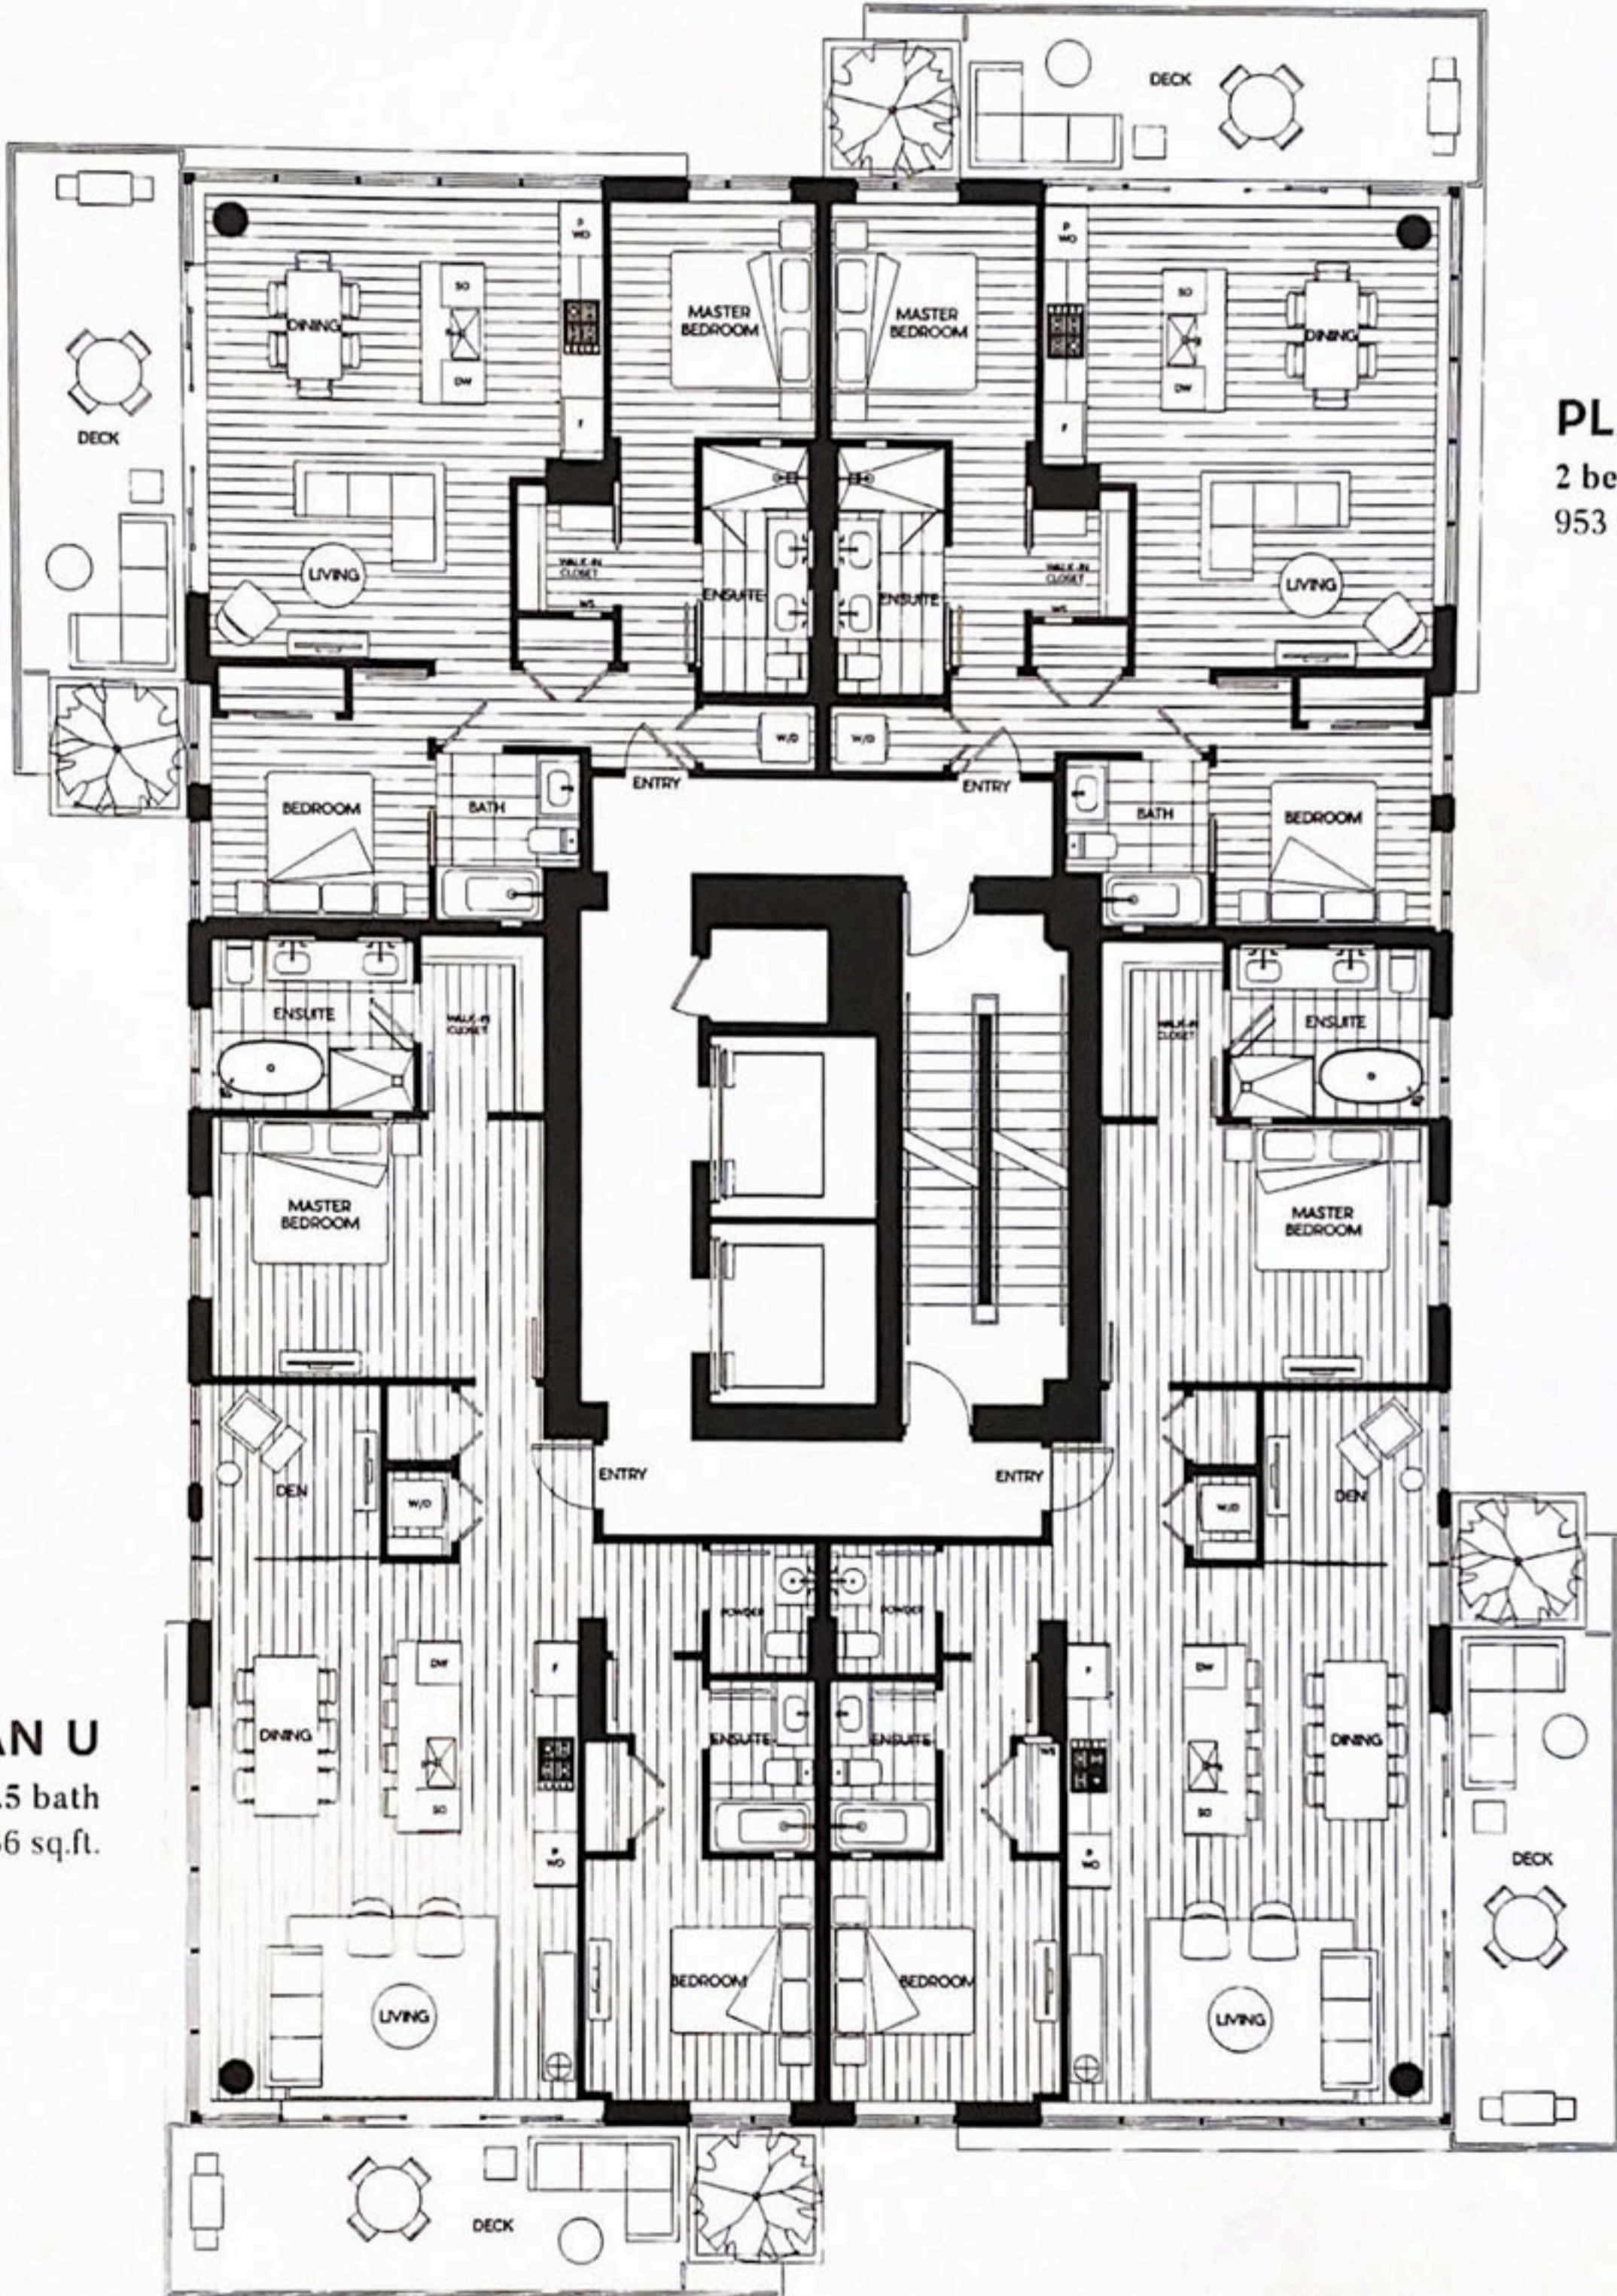

LEVEL 17

PLAN R
2 bedroom, 2 bath
953 sq.ft.

PLAN R
2 bedroom, 2 bath
953 sq.ft.

PLAN U
2 bedroom, den, 2.5 bath
1,336 sq.ft.

PLAN U
2 bedroom, den,
2.5 bath
1,336 sq.ft.

WEST TOWER