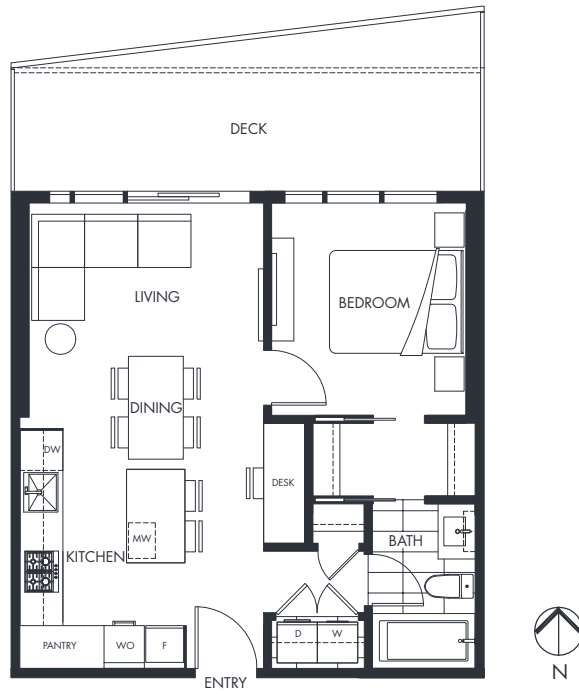

PLAN A

1 BEDROOM + 1 BATH

540 SF (OUTDOOR: 139-174 SF)

LEVEL 5-7

LEVEL 8-25

LEVEL 26

LEVEL 27-50