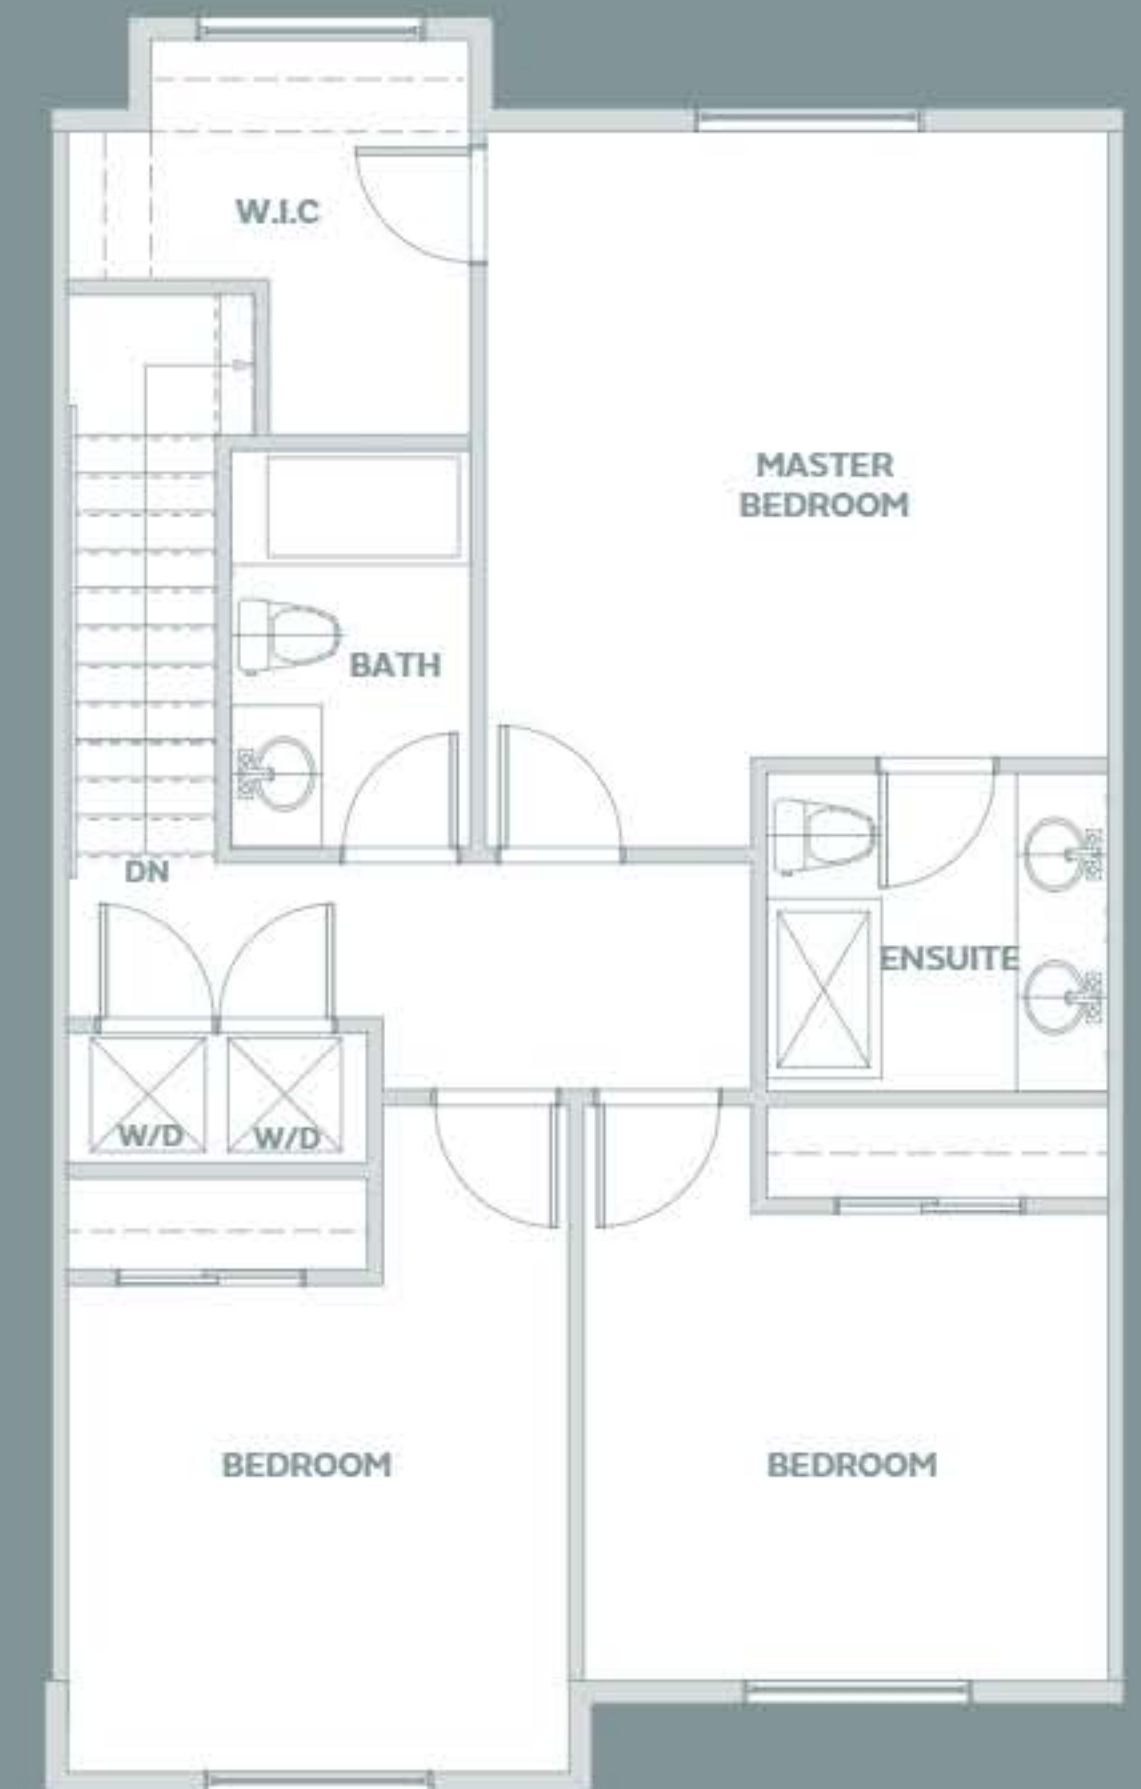

THE SMITH

SPACIOUS, SOPHISTICATED, CLASSIC.

D

3 BEDROOM + REC ROOM
2 FULL BATH + 2 HALF BATH

2042 SF

GROUND

MAIN

UPPER