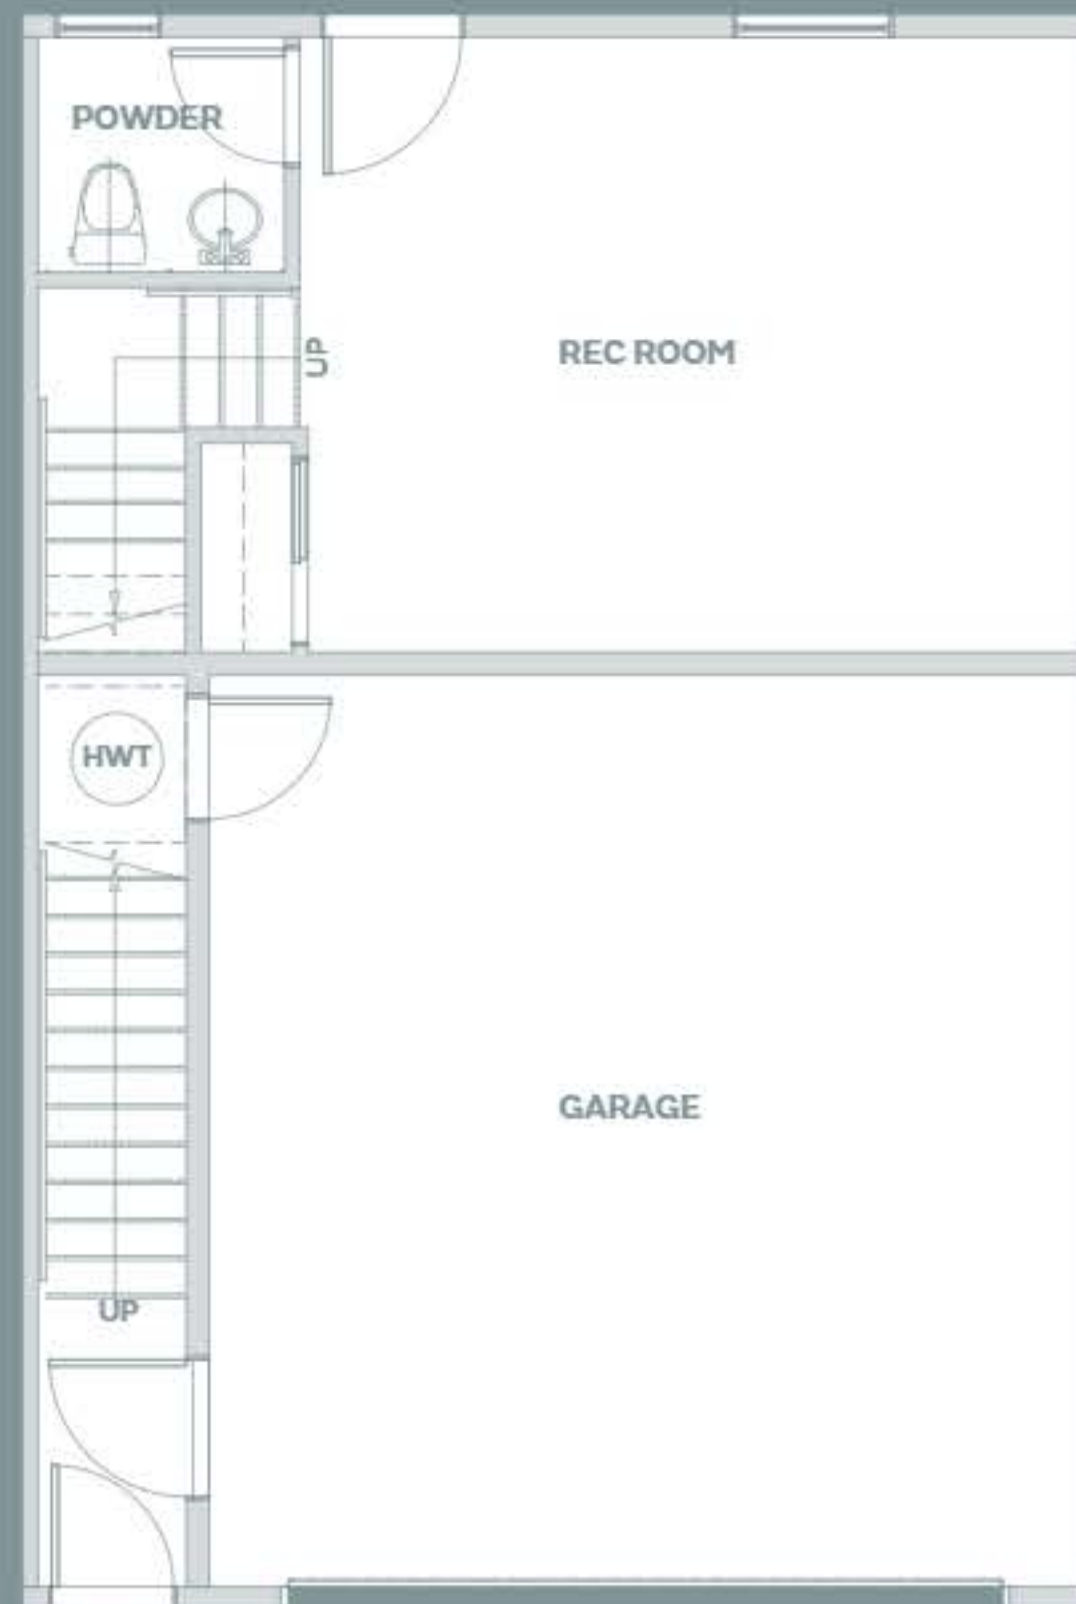

THE SMITH

SPACIOUS, SOPHISTICATED, CLASSIC.

D

3 BEDROOM + REC ROOM
2 FULL BATH + 2 HALF BATH

2042 SF

GROUND

MAIN

UPPER